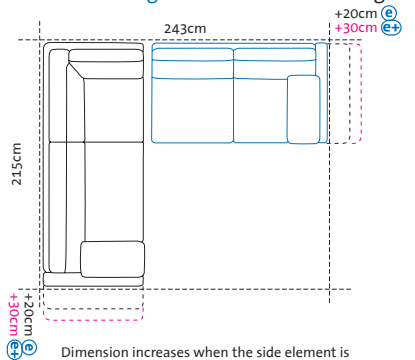

A1 + W2
Long chair left
+ add-on sofa-2 right

Dimension increases when the side element is lowered:
(e) +20cm, **(e+)** +30cm
The dimension increase of +30cm is due to lowering the backrest

W1 + A2
Add-on sofa-2 left
+ long chair right

A1 + X2
Long chair left
+ add-on sofa-2.5 right

Dimension increases when the side element is lowered:
(e) +20cm, **(e+)** +30cm
The dimension increase of +30cm is due to lowering the backrest

X1 + A2
Add-on sofa-2.5 left
+ long chair right

A1 + Y2
Long chair left
+ add-on sofa-3 right

Dimension increases when the side element is lowered:
(e) +20cm, **(e+)** +30cm
The dimension increase of +30cm is due to lowering the backrest

Y1 + A2
Add-on sofa-3 left
+ long chair right

C1 + W2
Add-on corner sofa-3 left
+ add-on sofa-2 right

Dimension increases when the side element is lowered:
(e) +20cm, **(e+)** +30cm

W1 + C2
Add-on sofa-2 left
+ add-on corner sofa-3 right

C1 + X2
Add-on corner sofa-3 left
+ add-on sofa-2.5 right