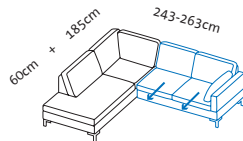

per fabric/leather footrest

+ 920

+ 920

+ 920

Illustrations with side element (E), the widths stated apply to (C) (D) (D+) (E) and (E+), if (B): +15cm per side element, if (H): -5cm per side element.
Please always state choice of armrest pads, either small or large.

Seat height 44 or 46cm
Total height 84 or 86cm
Seat depth adjustable from 55 to 70cm

67654 + 67617

D1 + W2

Open-end left
+ add-on sofa-2 right

67616 + 67655

W1 + D2

Add-on sofa-2 left
+ open-end right

67654 + 67619