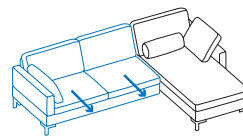

A1 + W2
Long chair left
+ add-on sofa-2 right

Dimension increases when the side element is lowered:
(e) +20cm, **(e+)** +30cm
The dimension increase of +30cm is due to lowering the backrest

W1 + A2
Add-on sofa-2 left
+ long chair right

A1 + X2
Long chair left
+ add-on sofa-2.5 right

Dimension increases when the side element is lowered:
(e) +20cm, **(e+)** +30cm
The dimension increase of +30cm is due to lowering the backrest

X1 + A2
Add-on sofa-2.5 left
+ long chair right