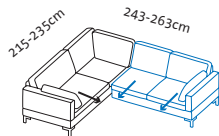

per fabric/leather footrest

+ 920

+ 920

+ 920

Illustrations with side element **(e)**, the widths stated apply to **(c)** **(d)** **(d+)** **(e)** and **(e+)**, if **(g)**: +15cm per side element, if **(h)**: -5cm per side element.
Please always state choice of armrest pads, either small or large.

Seat height **44** or **46cm**
Total height 84 or 86cm
Seat depth adjustable from 55 to 70cm

Order No.

alba 55/70
- all in one

67630 + 67617

C1 + W2

Add-on corner sofa-3 left
+ add-on sofa-2 right

67616 + 67631