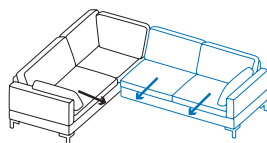

A1 + X2
Long chair left
+ add-on sofa-2.5 right

Dimension increases when the side element is lowered:
(e) +20cm, **(e+)** +30cm
The dimension increase of +30cm is due to lowering the backrest

X1 + A2
Add-on sofa-2.5 left
+ long chair right

A1 + Y2
Long chair left
+ add-on sofa-3 right

Dimension increases when the side element is lowered:
(e) +20cm, **(e+)** +30cm
The dimension increase of +30cm is due to lowering the backrest

Y1 + A2
Add-on sofa-3 left
+ long chair right

C1 + W2
Add-on corner sofa-3 left
+ add-on sofa-2 right

Dimension increases when the side element is lowered:
(e) +20cm, **(e+)** +30cm

W1 + C2
Add-on sofa-2 left
+ add-on corner sofa-3 right

C1 + X2
Add-on corner sofa-3 left
+ add-on sofa-2.5 right