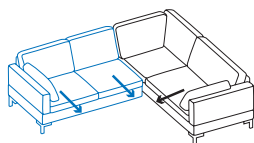

A1 + X2
Long chair left
+ add-on sofa-2.5 right

Dimension increases when the side element is lowered:
(e) +20cm, **(e+)** +30cm
The dimension increase of +30cm is due to lowering the backrest

X1 + A2
Add-on sofa-2.5 left
+ long chair right

A1 + Y2
Long chair left
+ add-on sofa-3 right

Dimension increases when the side element is lowered:
(e) +20cm, **(e+)** +30cm
The dimension increase of +30cm is due to lowering the backrest

Y1 + A2
Add-on sofa-3 left
+ long chair right

C1 + W2
Add-on corner sofa-3 left
+ add-on sofa-2 right

Dimension increases when the side element is lowered:
(e) +20cm, **(e+)** +30cm

W1 + C2
Add-on sofa-2 left
+ add-on corner sofa-3 right

C1 + X2
Add-on corner sofa-3 left
+ add-on sofa-2.5 right