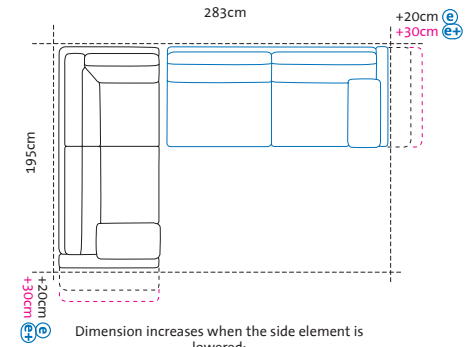

Y1 + B2

Add-on sofa-3 left
+ add-on corner sofa-2.5 right