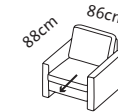

Seat height **44** or **46**cm
Total height 84 or 86cm
Seat depth adjustable from 55 to 70cm

Armchair

for **c**

Stool

Bench

for **d**

for **d+**

for **e** and **g**