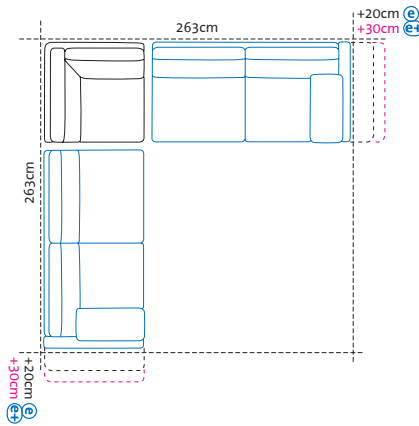

Seat height 44 or 46cm
Total height 84 or 86cm
Seat depth adjustable from 55 to 70cm

67654 + 67617

D1 + W2

Open-end left
+ add-on sofa-2 right

67616 + 67655

W1 + D2

Add-on sofa-2 left
+ open-end right

67654 + 67619

per fabric/leather footrest

+ 920

+ 920

+ 920

Illustrations with side element E , the widths stated apply to C d d+ e and e+ , if g : +15cm per side element, if h : -5cm per side element

$$W1 + E + W2$$

Add-on sofa-2 left + corner element
+ add-on sofa-2 right

Dimension increases when the side element is lowered:
 E +20cm, E+ +30cm

$$X1 + E + X2$$

Add-on sofa-2.5 left + corner element
+ add-on sofa-2.5 right

Dimension increases when the side element is lowered:
 E +20cm, E+ +30cm

alba 55/70 all in one

Basic elements

Seat height **44** or **46cm**
 Total height 84 or 86cm
 Seat depth adjustable from 55 to 70cm

+

Add-on corner sofas left

Illustrations with side element **e**, the widths stated apply to **c** **d** **d+** **e** and **e+**, if **b**: **+15cm** per side element, if **h**: **-5cm** per side element.
 Please always state choice of armrest pads, either small or large.