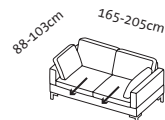

Seat height 44 or 46cm
Total height 84 or 86cm
Seat depth adjustable from 55 to 70cm

Order No.
alba 55/70
- all in one

67602

1

Armchair

67605

2

Sofa-2