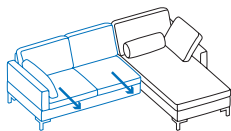

Seat height 44 cm
Total height 84cm

Ramp 19cm + leg/sled base 14cm = seat height 44 cm

Seat height 46 cm
Total height 86cm

Ramp 19cm + leg/sled base 16cm = seat height 46 cm

Illustrations with side element **(e)**, the widths stated apply to **(c)** **(d)** **(d+)** **(e)** and **(e+)**, if **(g)**: +15cm per side element, if **(h)**: -5cm per side element

A1 + W2
Long chair left
+ add-on sofa-2 right

Dimension increases when the side element is lowered:
(e) +20cm, **(e+)** +30cm
The dimension increase of +30cm is due to lowering the backrest

W1 + A2
Add-on sofa-2 left
+ long chair right