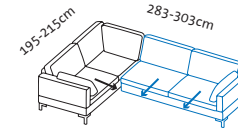

67628 + 67621

B1 + Y2

Add-on corner sofa-2.5 left
+ add-on sofa-3 right