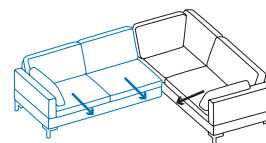

A1 + Y2
Long chair left
+ add-on sofa-3 right

Dimension increases when the side element is lowered:
(e) +20cm, **(e+)** +30cm
The dimension increase of +30cm is due to lowering the backrest

Y1 + A2
Add-on sofa-3 left
+ long chair right

C1 + W2
Add-on corner sofa-3 left
+ add-on sofa-2 right

Dimension increases when the side element is lowered:
(e) +20cm, **(e+)** +30cm

W1 + C2
Add-on sofa-2 left
+ add-on corner sofa-3 right

C1 + X2
Add-on corner sofa-3 left
+ add-on sofa-2.5 right

Dimension increases when the side element is lowered:
(e) +20cm, **(e+)** +30cm

X1 + C2
Add-on sofa-2.5 left
+ add-on corner sofa-3 right

C1 + Y2
Add-on corner sofa-3 left
+ add-on sofa-3 right

Dimension increases when the side element is lowered:
(e) +20cm, **(e+)** +30cm