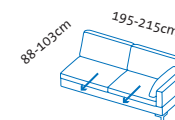

alba 55/70 all in one

Add-on sofas

Seat height **44** or **46**cm
Total height 84 or 86cm
Seat depth adjustable from 55 to 70cm

Add-on sofas right

Illustrations with side element **(e)**, the widths stated apply to **(c)** **(d)** **(d+)** **(e)** and **(e+)**, if **(b)**: **+15cm** per side element, if **(h)**: **-5cm** per side element.
Please always state choice of armrest pads, either small or large.

Order No.

alba 55/70 - all in one

67617

W2

Add-on sofa-2
Side element on the right
Two seats with
seat depth adjustable by 15cm

67619

X2

Add-on sofa-2.5
Side element on the right
Two seats with
seat depth adjustable by 15cm

67621

Y2

Add-on sofa-3
Side element on the right
Two seats with
seat depth adjustable by 15cm

Fabric, removable

	67617	67619	67621
Fabric requirement	8,90 m	9,60 m	10,40 m
Additional fabric allowance	4.397	4.611	4.857
20	4.478	4.742	5.018
24	4.518	4.808	5.100
28	4.558	4.874	5.181
32	4.598	4.942	5.262
36	4.669	5.007	5.343
40	4.699	5.083	5.434
44	4.792	5.156	5.526
48	4.812	5.219	5.587
52	4.911	5.278	5.646
60	5.102	5.536	5.956
64	5.222	5.666	6.110
80	5.698	6.182	6.728

Leather, fixed covers

	67617	67619	67621
Leather requirement	14,60 m²	15,60 m²	16,70 m²
Additional leather allowance	5.132	5.552	5.965
542 Unit	5.449	5.896	6.341
558	5.766	6.240	6.715
562 Choice	6.358	6.848	7.338
566 Jumbo/Lama/Taron	6.781	7.288	7.794
570 Pearl	6.917	7.436	7.958
610	7.457	8.023	8.589
618	7.787	8.384	8.980

per fabric/leather footrest

+ 920

+ 920

+ 920