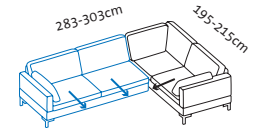

Bestseller alba 55/70 – all in one with integrated headrest mounts and adjustable seat depth

Seat height 44 or 46cm
Total height 84 or 86cm
Seat depth adjustable from 55 to 70cm

67628 + 67617

B1 + W2

Add-on corner sofa-2.5 left
+ add-on sofa-2 right

67616 + 67629

W1 + B2

Add-on sofa-2 left
+ add-on corner sofa-2.5 right

67628 + 67619

B1 + X2

Add-on corner sofa-2.5 left
+ add-on sofa-2.5 right

67618 + 67629

X1 + B2

Add-on sofa-2.5 left
+ add-on corner sofa-2.5 right

67628 + 67621

B1 + Y2

Add-on corner sofa-2.5 left
+ add-on sofa-3 right

67620 + 67629

Y1 + B2

Add-on sofa-3 left
+ add-on corner sofa-2.5 right

24	8.736
28	8.840
36	9.043
44	9.288
542 Unit	10.556
562 Choice	12.397
566 Jumbo/Lama/Taron	13.256
570 Pearl	13.526
618	15.285

8.995
9.120
9.343
9.617
10.951
12.833
13.705
13.991
15.816

9.255
9.393
9.644
9.941
11.346
13.270
14.155
14.453
16.348

per fabric/leather footrest

+ 920

+ 920

+ 920

Illustrations with side element (E), the widths stated apply to (C) (D) (D+) (E) and (E+), if (B): +15cm per side element, if (H): -5cm per side element.
Please always state choice of armrest pads, either small or large.

Seat height 44 or 46cm
Total height 84 or 86cm
Seat depth adjustable from 55 to 70cm

67654 + 67617

D1 + W2

Open-end left
+ add-on sofa-2 right

67616 + 67655

W1 + D2

Add-on sofa-2 left
+ open-end right

67654 + 67619

D1 + X2

Open-end left
+ add-on sofa-2.5 right

67618 + 67655

X1 + D2

Add-on sofa-2.5 left
+ open-end right

67654 + 67621

D1 + Y2

Open-end left
+ add-on sofa-3 right

67620 + 67655

Y1 + D2

Add-on sofa-3 left
+ open-end right

24	8.957
28	8.967
36	9.342
44	9.642
542 Unit	11.006
562 Choice	12.929
566 Jumbo/Lama/Taron	13.814
570 Pearl	14.112
618	16.008

9.216
9.247
9.642
9.971
11.401
13.365
14.263
14.577
16.539

9.476
9.520
9.943
10.295
11.796
13.802
14.713
15.039
17.071

per fabric/leather footrest