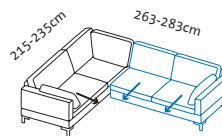

67630 + 67619

C1 + X2

Add-on corner sofa-3 left
+ add-on sofa-2.5 right