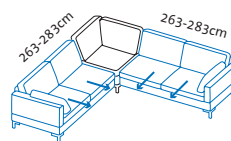

Dimension increases when the side element is lowered:
 E +20cm, E+ +30cm

$$X1 + E + X2$$

Add-on sofa-2.5 left + corner element
+ add-on sofa-2.5 right

Dimension increases when the side element is lowered:
 E +20cm, E+ +30cm

$$Y1 + E + Y2$$

Add-on sofa-3 left + corner element
+ add-on sofa-3 right

Dimension increases when the side element is lowered:
 E +20cm, E+ +30cm

Bestseller alba 55/70 – all in one with integrated headrest mounts and adjustable seat depth

Seat height 44 or 46cm
Total height 84 or 86cm
Seat depth adjustable from 55 to 70cm

Order No.
alba 55/70
- all in one

67616 + 67640
+ 67617
W1 + E + W2

Add-on sofa-2 left + corner element
+ add-on sofa-2 right