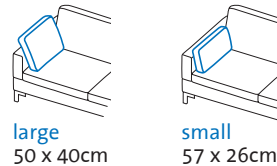

Ordering information alba 55/70 – all in one

Integrated headrest mounts

An integrated, tiltable headrest mount is concealed behind each **alba 55/70 – all in one** backrest cushion; the armrest pad or also the optional armrest bolster can be inserted here to serve as a headrest.

The headrest mount and footrest finish always matches the foot finish, i.e. polished chrome or black powder-coated.

Armrest pads **large** or **small** version

Each side element (except on the armchairs) always comes with an armrest pad. These are available in a **large** and a **small** version. Both armrest pad versions and the optional armrest bolster can be used as headrest cushions for the integrated headrests.

Optional footrest

Each **alba 55/70 – all in one** seat (not the long chair and not on the open-end) can be equipped with an **integrated, extendable** and **tiltable** footrest. Please state with each order whether the footrest is required in front of the **right-** or the **left-hand side**.

The headrest mount and footrest finish always matches the foot finish, i.e. polished chrome or black powder-coated.

Footrest size: 42 x 42cm
Price covered in fabric/leather **920**