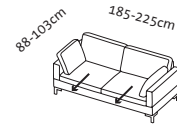

Single sofas

Seat height **44** or **46**cm
 Total height 84 or 86cm
 Seat depth
 adjustable from 55 to 70cm

Illustrations with side element **(e)**, the widths stated apply to **(c)** **(d)** **(d+)** **(e)** and **(e+)**, if **(s)**: **+15cm** per side element, if **(h)**: **-5cm** per side element.
 Please always state choice of armrest pads, either small or large.