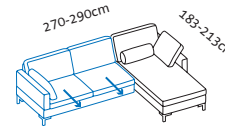

67618 + 67643

X1 + A2**

Add-on sofa-2.5 left
+ long chair right