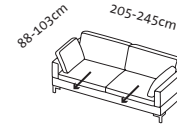

Single sofas

Seat height **44** or **46**cm
 Total height 84 or 86cm
 Seat depth
 adjustable from 55 to 70cm

Illustrations with side element **(e)**, the widths stated apply to **(c)** **(d)** **(d+)** **(e)** and **(e+)**, if **(s)**: **+15cm** per side element, if **(h)**: **-5cm** per side element.
 Please always state choice of armrest pads, either small or large.