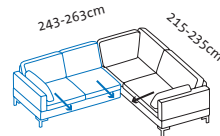

Seat height **44** or **46cm**
Total height 84 or 86cm
Seat depth adjustable from 55 to 70cm

Order No.

alba 55/70
- all in one

67630 + 67617

C1 + W2

Add-on corner sofa-3 left
+ add-on sofa-2 right

67616 + 67631