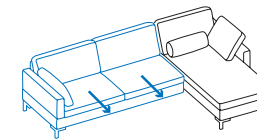

A1 + X2
Long chair left
+ add-on sofa-2.5 right

Dimension increases when the side element is lowered:
(e) +20cm, **(e+)** +30cm
The dimension increase of +30cm is due to lowering the backrest

X1 + A2
Add-on sofa-2.5 left
+ long chair right

A1 + Y2
Long chair left
+ add-on sofa-3 right

Dimension increases when the side element is lowered:
(e) +20cm, **(e+)** +30cm
The dimension increase of +30cm is due to lowering the backrest

Y1 + A2
Add-on sofa-3 left
+ long chair right