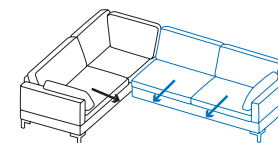

A1 + Y2
Long chair left
+ add-on sofa-3 right

Dimension increases when the side element is lowered:
(e) +20cm, **(e+)** +30cm
The dimension increase of +30cm is due to lowering the backrest

Y1 + A2
Add-on sofa-3 left
+ long chair right

C1 + W2
Add-on corner sofa-3 left
+ add-on sofa-2 right

Dimension increases when the side element is lowered:
(e) +20cm, **(e+)** +30cm

W1 + C2
Add-on sofa-2 left
+ add-on corner sofa-3 right

C1 + X2
Add-on corner sofa-3 left
+ add-on sofa-2.5 right

Dimension increases when the side element is lowered:
(e) +20cm, **(e+)** +30cm

X1 + C2
Add-on sofa-2.5 left
+ add-on corner sofa-3 right

C1 + Y2
Add-on corner sofa-3 left
+ add-on sofa-3 right

Dimension increases when the side element is lowered:
(e) +20cm, **(e+)** +30cm