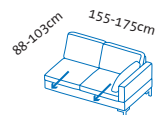

alba 55/70 all in one

Add-on sofas

Seat height **44** or **46**cm
Total height 84 or 86cm
Seat depth adjustable from 55 to 70cm

Add-on sofas right

Illustrations with side element **(e)**, the widths stated apply to **(c)** **(d)** **(d+)** **(e)** and **(e+)**, if **(b)**: **+15cm** per side element, if **(h)**: **-5cm** per side element.
Please always state choice of armrest pads, either small or large.

Order No.

alba 55/70 - all in one

67617

W2

Add-on sofa-2
Side element on the right
Two seats with
seat depth adjustable by 15cm

67619

X2

Add-on sofa-2.5
Side element on the right
Two seats with
seat depth adjustable by 15cm

67621

Y2

Add-on sofa-3
Side element on the right
Two seats with
seat depth adjustable by 15cm

Fabric, removable

	67617	67619	67621
Fabric requirement	8,90 m	9,60 m	10,40 m
Additional fabric allowance	4.397	4.611	4.857
20	4.478	4.742	5.018
24	4.518	4.808	5.100
28	4.558	4.874	5.181
32	4.598	4.942	5.262
36	4.669	5.007	5.343
40	4.699	5.083	5.434
44	4.792	5.156	5.526
48	4.812	5.219	5.587
52	4.911	5.278	5.646
60	5.102	5.536	5.956
64	5.222	5.666	6.110
80	5.698	6.182	6.728

Leather, fixed covers

	67617	67619	67621
Leather requirement	14,60 m²	15,60 m²	16,70 m²
Additional leather allowance	5.132	5.552	5.965
542 Unit	5.449	5.896	6.341
558	5.766	6.240	6.715
562 Choice	6.358	6.848	7.338
566 Jumbo/Lama/Taron	6.781	7.288	7.794
570 Pearl	6.917	7.436	7.958
610	7.457	8.023	8.589
618	7.787	8.384	8.980

per fabric/leather footrest

+ 920

+ 920

+ 920