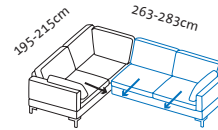

67628 + 67619

B1 + X2

Add-on corner sofa-2.5 left
+ add-on sofa-2.5 right