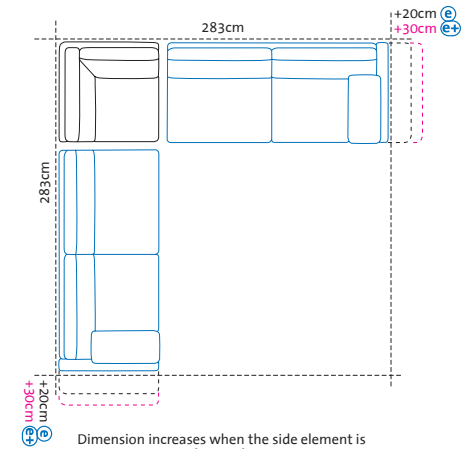

per fabric/leather footrest

+ 920

+ 920

+ 920

Illustrations with side element E , the widths stated apply to C d d+ e and e+ , if g : +15cm per side element, if h : -5cm per side element

$$W1 + E + W2$$

Add-on sofa-2 left + corner element
+ add-on sofa-2 right

Dimension increases when the side element is lowered:
 E +20cm, E+ +30cm

$$X1 + E + X2$$

Add-on sofa-2.5 left + corner element
+ add-on sofa-2.5 right

Dimension increases when the side element is lowered:
 E +20cm, E+ +30cm

$$Y1 + E + Y2$$

Add-on sofa-3 left + corner element
+ add-on sofa-3 right

Dimension increases when the side element is lowered:
 E +20cm, E+ +30cm

Bestseller alba 55/70 – all in one with integrated headrest mounts and adjustable seat depth