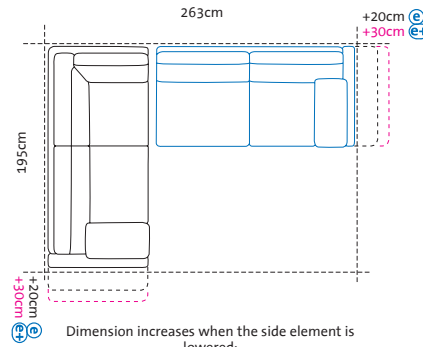

Armrest width 5cm with side element **h**, 10cm with side element **c d d+ e** and **e+** 15cm with side element **g**

The backrest is fully adjustable and can be lowered into a reclining position (not fully horizontal) with the aid of a gas spring mechanism.
Lowering the backrest adds another +30cm to the stated dimensions.

A1 + X2
Long chair left
+ add-on sofa-2.5 right

Dimension increases when the side element is lowered:
(e) +20cm, **(e+)** +30cm
The dimension increase of +30cm is due to lowering the backrest

X1 + A2
Add-on sofa-2.5 left
+ long chair right

Y1 + C2
Add-on sofa-3 left
+ add-on corner sofa-3 right

Illustrations with side element **(e)**, the widths stated apply to **(c)** **(d)** **(d+)** **(e)** and **(e+)**, if **(g)**: +15cm per side element, if **(h)**: -5cm per side element

B1 + W2

Add-on corner sofa-2.5 left
+ add-on sofa-2 right

W1 + B2

Add-on sofa-2 left
+ add-on corner sofa-2.5 right

B1 + X2

Add-on corner sofa-2.5 left
+ add-on sofa-2.5 right

X1 + B2

Add-on sofa-2.5 left
+ add-on corner sofa-2.5 right