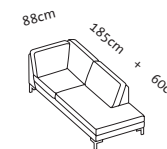

per fabric/leather footrest

+ 920

+ 920

+ 920

alba 55/70 all in one Basic elements

Seat height **44** or **46**cm
Total height 84 or 86cm
Seat depth
adjustable from 55 to 70cm

Add-on corner sofas right

Illustrations with side element **(e)**, the widths stated apply to **(c)** **(d)** **(d+)** **(e)** and **(e+)**, if **(b)**: **+15cm** per side element, if **(h)**: **-5cm** per side element.
Please always state choice of armrest pads, either small or large.