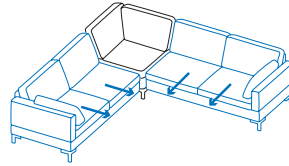

per fabric/leather footrest

+ 920

+ 920

+ 920

Illustrations with side element E , the widths stated apply to C d d+ e and e+ , if g : +15cm per side element, if h : -5cm per side element

$$W1 + E + W2$$

Add-on sofa-2 left + corner element
+ add-on sofa-2 right

Dimension increases when the side element is lowered:
 E +20cm, E+ +30cm

$$X1 + E + X2$$

Add-on sofa-2.5 left + corner element
+ add-on sofa-2.5 right

Dimension increases when the side element is lowered:
 E +20cm, E+ +30cm