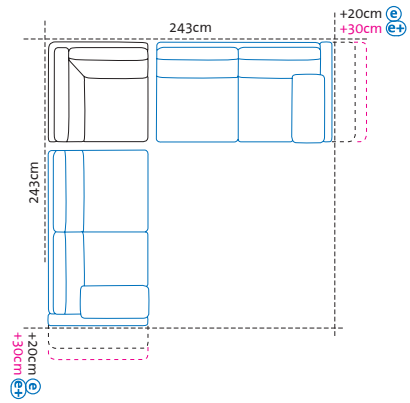

Seat height 44 or 46cm
Total height 84 or 86cm
Seat depth adjustable from 55 to 70cm

67654 + 67617

D1 + W2

Open-end left
+ add-on sofa-2 right

67616 + 67655

W1 + D2

Add-on sofa-2 left
+ open-end right

67654 + 67619

per fabric/leather footrest

+ 920

+ 920

+ 920

Illustrations with side element E , the widths stated apply to C d d+ e and e+ , if g : +15cm per side element, if h : -5cm per side element

$$W1 + E + W2$$

Add-on sofa-2 left + corner element
+ add-on sofa-2 right

Dimension increases when the side element is lowered:
 E +20cm, E+ +30cm

$$X1 + E + X2$$

Add-on sofa-2.5 left + corner element
+ add-on sofa-2.5 right

Dimension increases when the side element is lowered:
 E +20cm, E+ +30cm

alba 55/70 all in one

Basic elements

Seat height **44** or **46cm**
 Total height 84 or 86cm
 Seat depth adjustable from 55 to 70cm

+

Add-on corner sofas left

Illustrations with side element **e**, the widths stated apply to **c** **d** **d+** **e** and **e+**, if **b**: **+15cm** per side element, if **h**: **-5cm** per side element.
 Please always state choice of armrest pads, either small or large.