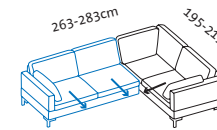

Bestseller alba 55/70 – all in one with integrated headrest mounts and adjustable seat depth

Seat height 44 or 46cm
Total height 84 or 86cm
Seat depth adjustable from 55 to 70cm

67628 + 67617

B1 + W2

Add-on corner sofa-2.5 left
+ add-on sofa-2 right

67616 + 67629

W1 + B2

Add-on sofa-2 left
+ add-on corner sofa-2.5 right

67628 + 67619

B1 + X2

Add-on corner sofa-2.5 left
+ add-on sofa-2.5 right

67618 + 67629

X1 + B2