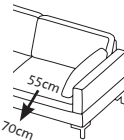

Optional footrest

Each **alba 55/70 – all in one** seat (not the long chair and not on the open-end) can be equipped with an **integrated, extendable** and **tiltable** footrest. Please state with each order whether the footrest is required in front of the **right-** or the **left-hand side**.

The headrest mount and footrest finish always matches the foot finish, i.e. polished chrome or black powder-coated.

Footrest size: 42 x 42cm
Price covered in fabric/leather **920**

Lowerable side element **e** **e+**

The side elements **e** and **e+** can be lowered down into a fully horizontal position.

Dimension increase when one side element is lowered **e+20cm**, **e+30cm**.

Seat depth

alba 55/70 – all in one seat base features extendable seats; the seat depth is therefore fully adjustable between 55 and 70cm.

Armrest width 5cm with side element **h**, 10cm with side element **c d d+ e** and **e+** 15cm with side element **g**

The backrest is fully adjustable and can be lowered into a reclining position (not fully horizontal) with the aid of a gas spring mechanism.
Lowering the backrest adds another +30cm to the stated dimensions.