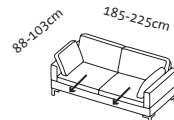

Seat height 44 or 46cm
Total height 84 or 86cm
Seat depth adjustable from 55 to 70cm

Order No.
alba 55/70
- all in one

67602

1

Armchair

67605

2

Sofa-2