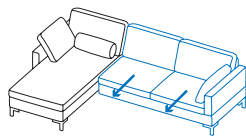

Please state for each order

Possible seat heights

- Item number
- Upholstery comfort choice: firm comfort (1a), relaxed/soft comfort (1b) or firm comfort with sprung core (1c)
- Seat height 44 or 46cm
- Side element version **g** **d** **d+** **e** **e+** **g** or **h**
- Armrest pad(s) large or small
- for the optional footrest:
 - Can be fitted either in front of the left- or the right-hand side or on both sides (note additional charge)

Seat height 44 cm
Total height 84cm

Ramp 19cm + leg/sled base 14cm = seat height 44 cm

Seat height 46 cm
Total height 86cm

Ramp 19cm + leg/sled base 16cm = seat height 46 cm

Illustrations with side element **(e)**, the widths stated apply to **(c)** **(d)** **(d+)** **(e)** and **(e+)**, if **(g)**: +15cm per side element, if **(h)**: -5cm per side element

A1 + W2
Long chair left
+ add-on sofa-2 right

Dimension increases when the side element is lowered:
(e) +20cm, **(e+)** +30cm
The dimension increase of +30cm is due to lowering the backrest

W1 + A2
Add-on sofa-2 left
+ long chair right