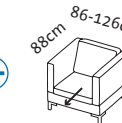

alba

Additional cushions

Order No.	35591	35583	35589
alba	Al-Ki large Armrest pad large	Al-Ki small Armrest pad small	Al-Ro Armrest bolster

Fits integrated headrest mounts on
alba 55/70 - all in one and **alba system/m**

Cushion cover without filling
Reduction -30

Fabric, removable			
Fabric requirement	1,00 m	1,00 m	0,80 m
Additional fabric allowance	118	118	118
20	134	134	134
24	140	140	140
28	145	145	145
32	152	152	152
36	153	153	153
40	167	167	167
44	170	170	170
48	179	179	179
52	185	185	185
60	201	201	201
64	206	206	206
80	232	232	232

Leather, removable			
Leather requirement	1,30 m²	1,00 m²	1,00 m²
Additional leather allowance	148	148	148
542 Unit	189	189	189
558	253	253	253
562 Choice	272	272	272
566 Jumbo/Lama/Taron	292	292	292
570 Pearl	304	304	304
610	332	332	332
618	349	349	349

The prices stated apply to orders for individual additional cushions.
If fewer cushions than the number included in the set are required, the price reduction is 50%.

alba 55/70 all in one

Illustration of the armchairs and stools with regard to the various side elements

Seat height **44** or **46**cm
Total height 84 or 86cm
Seat depth adjustable from 55 to 70cm

Armchair

for **c**

Stool

Bench

for **d**

for **d+**

for **e** and **g**

for **e+**

for **h**