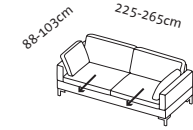

Single sofas

Seat height **44** or **46**cm
 Total height 84 or 86cm
 Seat depth
 adjustable from 55 to 70cm

Illustrations with side element **(e)**, the widths stated apply to **(c)** **(d)** **(d+)** **(e)** and **(e+)**, if **(s)**: **+15cm** per side element, if **(h)**: **-5cm** per side element.
 Please always state choice of armrest pads, either small or large.