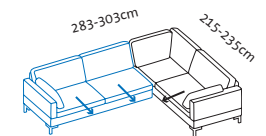

67620 + 67631

Y1 + C2

Add-on sofa-3 left
+ add-on corner sofa-3 right

24	8.996
28	9.104
36	9.342
44	9.616
542 Unit	10.952
562 Choice	12.832
566 Jumbo/Lama/Taron	13.705
570 Pearl	13.989
618	15.817

9.255
9.384
9.642
9.945
11.347
13.268
14.154
14.454
16.348

9.515
9.657
9.943
10.269
11.742
13.705
14.604
14.916
16.880

per fabric/leather footrest

+ 920

+ 920

+ 920

6 alba 55/70 - all in one

** A1/A2 Regardless of the side element version, the long chair's armrest can always be moved along the sofa's entire length; however, it cannot be lowered.