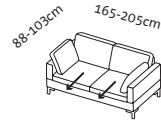

Single sofas

Seat height **44** or **46**cm
 Total height 84 or 86cm
 Seat depth
 adjustable from 55 to 70cm

Illustrations with side element **(e)**, the widths stated apply to **(c)** **(d)** **(d+)** **(e)** and **(e+)**, if **(s)**: **+15cm** per side element, if **(h)**: **-5cm** per side element.
 Please always state choice of armrest pads, either small or large.