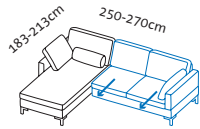

D1 + X2

Open-end left
+ add-on sofa-2.5 right

X1 + D2

Add-on sofa-2.5 left
+ open-end right

D1 + Y2

Open-end left
+ add-on sofa-3 right

Y1 + D2

Add-on sofa-3 left
+ open-end right

Bestseller alba 55/70 – all in one with integrated headrest mounts and adjustable seat depth

Seat height **44** or **46cm**
Total height 84 or 86cm
Seat depth adjustable from 55 to 70cm

Order No.

alba 55/70
- all in one