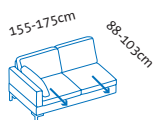

per fabric/leather footrest

+ 920

+ 920

+ 920

alba 55/70 all in one

Add-on sofas

Seat height **44** or **46**cm
 Total height 84 or 86cm
 Seat depth adjustable from 55 to 70cm

+