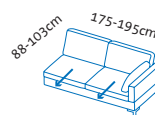

alba 55/70 all in one

Add-on sofas

Seat height **44** or **46**cm
Total height 84 or 86cm
Seat depth adjustable from 55 to 70cm

Add-on sofas right

Illustrations with side element **(e)**, the widths stated apply to **(c)** **(d)** **(d+)** **(e)** and **(e+)**, if **(b)**: **+15cm** per side element, if **(h)**: **-5cm** per side element.
Please always state choice of armrest pads, either small or large.

Order No.

alba 55/70 - all in one

67617

W2

Add-on sofa-2
Side element on the right
Two seats with
seat depth adjustable by 15cm

67619

X2

Add-on sofa-2.5
Side element on the right
Two seats with
seat depth adjustable by 15cm

67621

Y2

Add-on sofa-3
Side element on the right
Two seats with
seat depth adjustable by 15cm

Fabric, removable

	67617	67619	67621
Fabric requirement	8,90 m	9,60 m	10,40 m
Additional fabric allowance	4.397	4.611	4.857
20	4.478	4.742	5.018
24	4.518	4.808	5.100
28	4.558	4.874	5.181
32	4.598	4.942	5.262
36	4.669	5.007	5.343
40	4.699	5.083	5.434
44	4.792	5.156	5.526
48	4.812	5.219	5.587
52	4.911	5.278	5.646
60	5.102	5.536	5.956
64	5.222	5.666	6.110
80	5.698	6.182	6.728

Leather, fixed covers

	67617	67619	67621
Leather requirement	14,60 m²	15,60 m²	16,70 m²
Additional leather allowance	5.132	5.552	5.965
542 Unit	5.449	5.896	6.341
558	5.766	6.240	6.715
562 Choice	6.358	6.848	7.338
566 Jumbo/Lama/Taron	6.781	7.288	7.794
570 Pearl	6.917	7.436	7.958
610	7.457	8.023	8.589
618	7.787	8.384	8.980

per fabric/leather footrest

+ 920

+ 920

+ 920