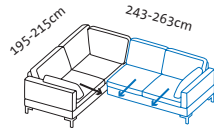

per fabric/leather footrest

+ 920

+ 920

+ 920

6 alba 55/70 - all in one

** A1/A2 Regardless of the side element version, the long chair's armrest can always be moved along the sofa's entire length; however, it cannot be lowered.

Bestseller alba 55/70 – all in one with integrated headrest mounts and adjustable seat depth

Seat height 44 or 46cm
Total height 84 or 86cm
Seat depth adjustable from 55 to 70cm

67628 + 67617

B1 + W2

Add-on corner sofa-2.5 left
+ add-on sofa-2 right