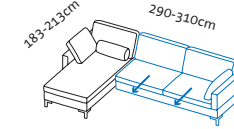

67642 + 67621

A1** + Y2

Long chair left
+ add-on sofa-3 right