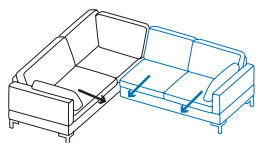

A1 + X2
Long chair left
+ add-on sofa-2.5 right

Dimension increases when the side element is lowered:
(e) +20cm, **(e+)** +30cm
The dimension increase of +30cm is due to lowering the backrest

X1 + A2
Add-on sofa-2.5 left
+ long chair right

A1 + Y2
Long chair left
+ add-on sofa-3 right

Dimension increases when the side element is lowered:
(e) +20cm, **(e+)** +30cm
The dimension increase of +30cm is due to lowering the backrest

Y1 + A2
Add-on sofa-3 left
+ long chair right