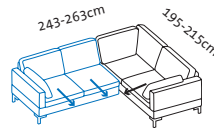

per fabric/leather footrest

+ 920

+ 920

+ 920

6 alba 55/70 - all in one

** A1/A2 Regardless of the side element version, the long chair's armrest can always be moved along the sofa's entire length; however, it cannot be lowered.

Bestseller alba 55/70 – all in one with integrated headrest mounts and adjustable seat depth

Seat height 44 or 46cm
Total height 84 or 86cm
Seat depth adjustable from 55 to 70cm

67628 + 67617

B1 + W2

Add-on corner sofa-2.5 left
+ add-on sofa-2 right