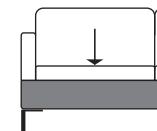

Please state for each order

Possible seat heights

- Item number
- Upholstery comfort choice: firm comfort (1a), relaxed/soft comfort (1b) or firm comfort with sprung core (1c)
- Seat height 44 or 46cm
- Side element version **g** **d** **d+** **e** **e+** **g** or **h**
- Armrest pad(s) large or small
- for the optional footrest:
 - Can be fitted either in front of the left- or the right-hand side or on both sides (note additional charge)

Seat height 44 cm
Total height 84cm

Ramp 19cm + leg/sled base 14cm = seat height 44 cm

Seat height 46 cm
Total height 86cm

Ramp 19cm + leg/sled base 16cm = seat height 46 cm

Illustrations with side element **(e)**, the widths stated apply to **(c)** **(d)** **(d+)** **(e)** and **(e+)**, if **(g)**: +15cm per side element, if **(h)**: -5cm per side element