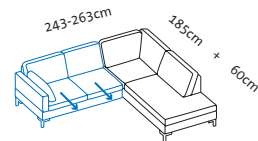

per fabric/leather footrest

+ 920

+ 920

+ 920

Illustrations with side element (E), the widths stated apply to (C) (D) (D+) (E) and (E+), if (B): +15cm per side element, if (H): -5cm per side element.
Please always state choice of armrest pads, either small or large.

Seat height 44 or 46cm
Total height 84 or 86cm
Seat depth adjustable from 55 to 70cm

67654 + 67617

D1 + W2

Open-end left
+ add-on sofa-2 right

67616 + 67655

W1 + D2

Add-on sofa-2 left
+ open-end right

67654 + 67619