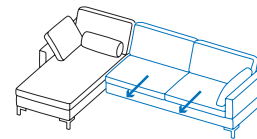

A1 + W2
Long chair left
+ add-on sofa-2 right

Dimension increases when the side element is lowered:
(e) +20cm, **(e+)** +30cm
The dimension increase of +30cm is due to lowering the backrest

W1 + A2
Add-on sofa-2 left
+ long chair right

A1 + X2
Long chair left
+ add-on sofa-2.5 right

Dimension increases when the side element is lowered:
(e) +20cm, **(e+)** +30cm
The dimension increase of +30cm is due to lowering the backrest

X1 + A2
Add-on sofa-2.5 left
+ long chair right