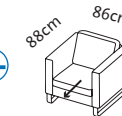

Seat height **44** or **46**cm
Total height 84 or 86cm
Seat depth adjustable from 55 to 70cm

Armchair

for **c**

Stool

Bench

for **d**

for **d+**

for **e** and **g**