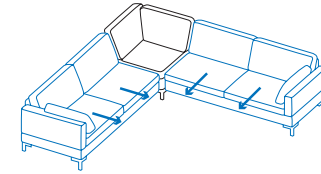

Dimension increases when the side element is lowered:
 E +20cm, E+ +30cm

$$X1 + E + X2$$

Add-on sofa-2.5 left + corner element
+ add-on sofa-2.5 right

Dimension increases when the side element is lowered:
 E +20cm, E+ +30cm

$$Y1 + E + Y2$$

Add-on sofa-3 left + corner element
+ add-on sofa-3 right

Dimension increases when the side element is lowered:
 E +20cm, E+ +30cm

Bestseller alba 55/70 – all in one with integrated headrest mounts and adjustable seat depth