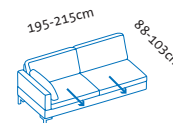

per fabric/leather footrest

+ 920

+ 920

+ 920

alba 55/70 all in one

Add-on sofas

Seat height **44** or **46**cm
 Total height 84 or 86cm
 Seat depth adjustable from 55 to 70cm

+