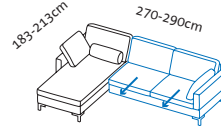

Bestseller alba 55/70 – all in one with integrated headrest mounts and adjustable seat depth

Seat height **44** or **46cm**
Total height 84 or 86cm
Seat depth adjustable from 55 to 70cm

Order No.

alba 55/70
- all in one

67642 + 67617

A1 + W2**

Long chair left
+ add-on sofa-2 right

67616 + 67643

W1 + A2**

Add-on sofa-2 left
+ long chair right

67642 + 67619

A1 + X2**