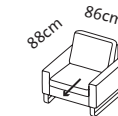

Seat height **44** or **46**cm
Total height 84 or 86cm
Seat depth adjustable from 55 to 70cm

Armchair

for **c**

Stool

Bench

for **d**

for **d+**

for **e** and **g**