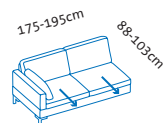

per fabric/leather footrest

+ 920

+ 920

+ 920

alba 55/70 all in one

Add-on sofas

Seat height **44** or **46**cm
 Total height 84 or 86cm
 Seat depth adjustable from 55 to 70cm

+