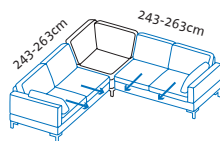

Dimension increases when the side element is lowered:
 E +20cm, E+ +30cm

$$X1 + E + X2$$

Add-on sofa-2.5 left + corner element
+ add-on sofa-2.5 right

Dimension increases when the side element is lowered:
 E +20cm, E+ +30cm

$$Y1 + E + Y2$$

Add-on sofa-3 left + corner element
+ add-on sofa-3 right

Dimension increases when the side element is lowered:
 E +20cm, E+ +30cm

Bestseller alba 55/70 – all in one with integrated headrest mounts and adjustable seat depth

Seat height 44 or 46cm
Total height 84 or 86cm
Seat depth adjustable from 55 to 70cm

Order No.
alba 55/70
- all in one

67616 + 67640
+ 67617
W1 + E + W2

Add-on sofa-2 left + corner element
+ add-on sofa-2 right