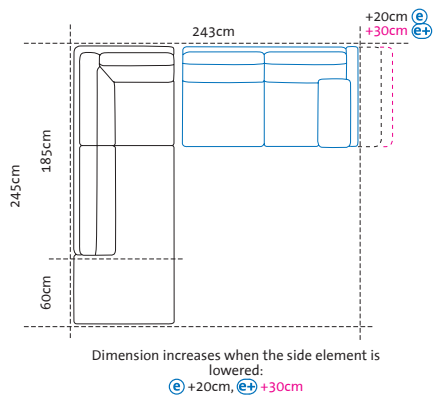

Y1 + C2
Add-on sofa-3 left
+ add-on corner sofa-3 right

Illustrations with side element **(e)**, the widths stated apply to **(c)** **(d)** **(d+)** **(e)** and **(e+)**, if **(g)**: +15cm per side element, if **(h)**: -5cm per side element

B1 + W2

Add-on corner sofa-2.5 left
+ add-on sofa-2 right

W1 + B2

Add-on sofa-2 left
+ add-on corner sofa-2.5 right

B1 + X2

Add-on corner sofa-2.5 left
+ add-on sofa-2.5 right

X1 + B2

Add-on sofa-2.5 left
+ add-on corner sofa-2.5 right

B1 + Y2

Add-on corner sofa-2.5 left
+ add-on sofa-3 right

Y1 + B2

Add-on sofa-3 left
+ add-on corner sofa-2.5 right

D1 + W2

Open-end left
+ add-on sofa-2 right

W1 + D2

Add-on sofa-2 left
+ open-end right

Bestseller alba 55/70 – all in one with integrated headrest mounts and adjustable seat depth

Seat height **44** or **46cm**
Total height 84 or 86cm
Seat depth adjustable from 55 to 70cm

Order No.

alba 55/70
- all in one