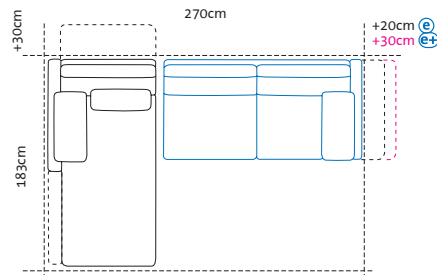

Please state for each order

Possible seat heights

- Item number
- Upholstery comfort choice: firm comfort (1a), relaxed/soft comfort (1b) or firm comfort with sprung core (1c)
- Seat height 44 or 46cm
- Side element version **g** **d** **d+** **e** **e+** **g** or **h**
- Armrest pad(s) large or small
- for the optional footrest:
 - Can be fitted either in front of the left- or the right-hand side or on both sides (note additional charge)

Seat height 44 cm
Total height 84cm

Ramp 19cm + leg/sled base 14cm = seat height 44 cm

Seat height 46 cm
Total height 86cm

Ramp 19cm + leg/sled base 16cm = seat height 46 cm

Illustrations with side element **(e)**, the widths stated apply to **(c)** **(d)** **(d+)** **(e)** and **(e+)**, if **(g)**: +15cm per side element, if **(h)**: -5cm per side element

A1 + W2
Long chair left
+ add-on sofa-2 right

Dimension increases when the side element is lowered:
(e) +20cm, **(e+)** +30cm
The dimension increase of +30cm is due to lowering the backrest

W1 + A2
Add-on sofa-2 left
+ long chair right

A1 + X2
Long chair left
+ add-on sofa-2.5 right

Dimension increases when the side element is lowered:
(e) +20cm, **(e+)** +30cm
The dimension increase of +30cm is due to lowering the backrest

X1 + A2
Add-on sofa-2.5 left
+ long chair right