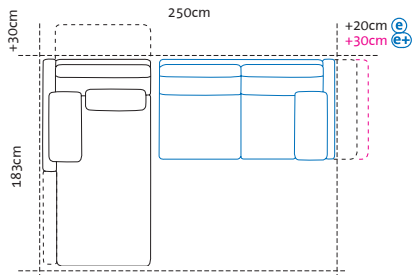

width 5cm, height 55cm

Metal floating base,
round cylindrical,
floating look, fully adjustable
by up to 2 cm,
Polished chromed metal

Metal floating base,
round cylindrical,
floating look, fully adjustable
by up to 2 cm,
matt chrome painted or
black powder-coated

Please state for each order

Possible seat heights

- Item number
- Upholstery comfort choice: firm comfort (1a), relaxed/soft comfort (1b) or firm comfort with sprung core (1c)
- Seat height 44 or 46cm
- Side element version **g** **d** **d+** **e** **e+** **g** or **h**
- Armrest pad(s) large or small
- for the optional footrest:
 - Can be fitted either in front of the left- or the right-hand side or on both sides (note additional charge)

Seat height 44 cm
Total height 84cm

Ramp 19cm + leg/sled base 14cm = seat height 44 cm

Seat height 46 cm
Total height 86cm

Ramp 19cm + leg/sled base 16cm = seat height 46 cm

Illustrations with side element **(e)**, the widths stated apply to **(c)** **(d)** **(d+)** **(e)** and **(e+)**, if **(g)**: +15cm per side element, if **(h)**: -5cm per side element

A1 + W2
Long chair left
+ add-on sofa-2 right

Dimension increases when the side element is lowered:
(e) +20cm, **(e+)** +30cm
The dimension increase of +30cm is due to lowering the backrest

W1 + A2
Add-on sofa-2 left
+ long chair right