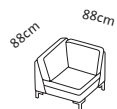

per fabric/leather footrest + 920 + 920 + 920 + 920 + 920

alba 55/70 all in one

Additional elements

Seat height **44** or **46**cm
Total height 84 or 86cm

Corner element

Stool

Order No.

alba 55/70
- all in one