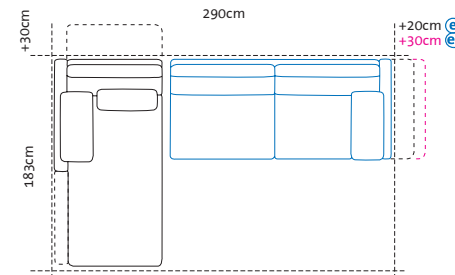

Seat height 44 cm
Total height 84cm

Ramp 19cm + leg/sled base 14cm = seat height 44 cm

Seat height 46 cm
Total height 86cm

Ramp 19cm + leg/sled base 16cm = seat height 46 cm

Illustrations with side element **(e)**, the widths stated apply to **(c)** **(d)** **(d+)** **(e)** and **(e+)**, if **(g)**: +15cm per side element, if **(h)**: -5cm per side element

A1 + W2
Long chair left
+ add-on sofa-2 right

Dimension increases when the side element is lowered:
(e) +20cm, **(e+)** +30cm
The dimension increase of +30cm is due to lowering the backrest

W1 + A2
Add-on sofa-2 left
+ long chair right

A1 + X2
Long chair left
+ add-on sofa-2.5 right

Dimension increases when the side element is lowered:
(e) +20cm, **(e+)** +30cm
The dimension increase of +30cm is due to lowering the backrest

X1 + A2
Add-on sofa-2.5 left
+ long chair right

A1 + Y2
Long chair left
+ add-on sofa-3 right

Dimension increases when the side element is lowered:
(e) +20cm, **(e+)** +30cm
The dimension increase of +30cm is due to lowering the backrest

Y1 + A2
Add-on sofa-3 left
+ long chair right