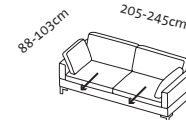

67610

3

Sofa-3