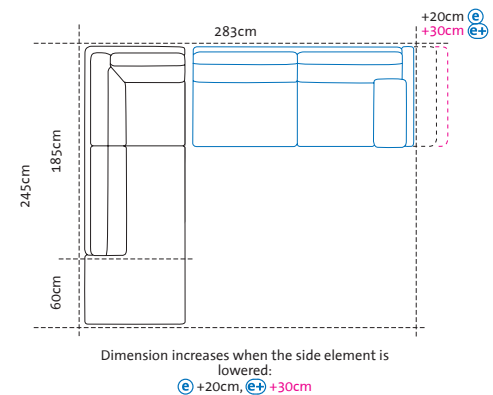

Y1 + C2
Add-on sofa-3 left
+ add-on corner sofa-3 right

Illustrations with side element **(e)**, the widths stated apply to **(c)** **(d)** **(d+)** **(e)** and **(e+)**, if **(g)**: +15cm per side element, if **(h)**: -5cm per side element

B1 + Y2

Add-on corner sofa-2.5 left
+ add-on sofa-3 right

Y1 + B2

Add-on sofa-3 left
+ add-on corner sofa-2.5 right

D1 + W2

Open-end left
+ add-on sofa-2 right

W1 + D2

Add-on sofa-2 left
+ open-end right

D1 + X2

Open-end left
+ add-on sofa-2.5 right

X1 + D2

Add-on sofa-2.5 left
+ open-end right

D1 + Y2

Open-end left
+ add-on sofa-3 right

Y1 + D2

Add-on sofa-3 left
+ open-end right

Bestseller alba 55/70 – all in one with integrated headrest mounts and adjustable seat depth

Seat height **44** or **46cm**
Total height 84 or 86cm
Seat depth adjustable from 55 to 70cm

Order No.

alba 55/70
- all in one