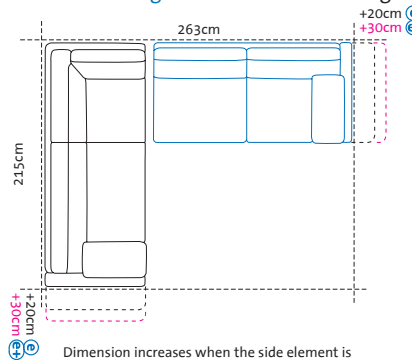

A1 + X2
Long chair left
+ add-on sofa-2.5 right

Dimension increases when the side element is lowered:
(e) +20cm, **(e+)** +30cm
The dimension increase of +30cm is due to lowering the backrest

X1 + A2
Add-on sofa-2.5 left
+ long chair right

A1 + Y2
Long chair left
+ add-on sofa-3 right

Dimension increases when the side element is lowered:
(e) +20cm, **(e+)** +30cm
The dimension increase of +30cm is due to lowering the backrest

Y1 + A2
Add-on sofa-3 left
+ long chair right

C1 + W2
Add-on corner sofa-3 left
+ add-on sofa-2 right

Dimension increases when the side element is lowered:
(e) +20cm, **(e+)** +30cm

W1 + C2
Add-on sofa-2 left
+ add-on corner sofa-3 right

C1 + X2
Add-on corner sofa-3 left
+ add-on sofa-2.5 right

Dimension increases when the side element is lowered:
(e) +20cm, **(e+)** +30cm

X1 + C2
Add-on sofa-2.5 left
+ add-on corner sofa-3 right

C1 + Y2
Add-on corner sofa-3 left
+ add-on sofa-3 right

Dimension increases when the side element is lowered:
(e) +20cm, **(e+)** +30cm