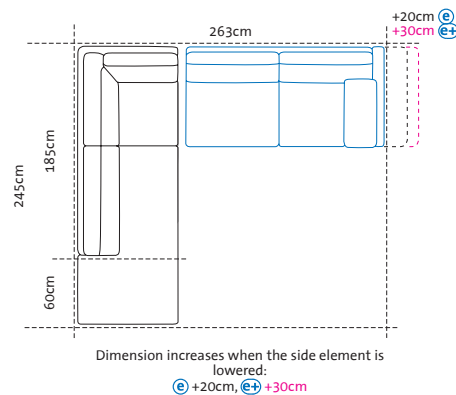

X1 + D2

Add-on sofa-2.5 left
+ open-end right