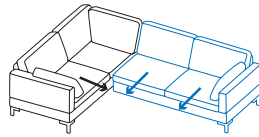

W1 + B2

Add-on sofa-2 left
+ add-on corner sofa-2.5 right