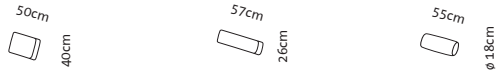

alba

Additional cushions