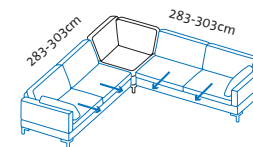

67620 + 67640
+ 67621
Y1 + E + Y2

Add-on sofa-3 left + corner element
+ add-on sofa-3 right

24	10.437	10.955	11.475
28	10.578	11.138	11.684
36	10.900	11.500	12.102
44	11.247	11.905	12.553
542 Unit	12.860	13.650	14.440
562 Choice	14.820	15.692	16.566
566 Jumbo/Lama/Taron	15.640	16.538	17.438
570 Pearl	15.962	16.892	17.816
618	18.130	19.192	20.256

per fabric/leather footrest

+ 920

+ 920

+ 920

Illustrations with side element , the widths stated apply to and , if : +15cm per side element, if : -5cm per side element.
Please always state choice of armrest pads, either small or large.

Seat height 44 or 46cm
Total height 84 or 86cm
Seat depth adjustable from 55 to 70cm

Order No.
alba 55/70
- all in one