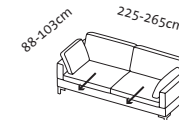

67612

4

Sofa-4