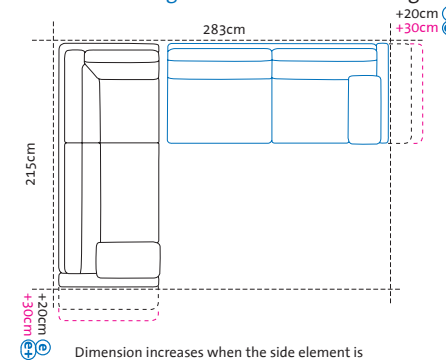

A1 + X2
Long chair left
+ add-on sofa-2.5 right

Dimension increases when the side element is lowered:
(e) +20cm, **(e+)** +30cm
The dimension increase of +30cm is due to lowering the backrest

X1 + A2
Add-on sofa-2.5 left
+ long chair right

A1 + Y2
Long chair left
+ add-on sofa-3 right

Dimension increases when the side element is lowered:
(e) +20cm, **(e+)** +30cm
The dimension increase of +30cm is due to lowering the backrest

Y1 + A2
Add-on sofa-3 left
+ long chair right

C1 + W2
Add-on corner sofa-3 left
+ add-on sofa-2 right

Dimension increases when the side element is lowered:
(e) +20cm, **(e+)** +30cm

W1 + C2
Add-on sofa-2 left
+ add-on corner sofa-3 right

C1 + X2
Add-on corner sofa-3 left
+ add-on sofa-2.5 right

Dimension increases when the side element is lowered:
(e) +20cm, **(e+)** +30cm

X1 + C2
Add-on sofa-2.5 left
+ add-on corner sofa-3 right

C1 + Y2
Add-on corner sofa-3 left
+ add-on sofa-3 right

Dimension increases when the side element is lowered:
(e) +20cm, **(e+)** +30cm