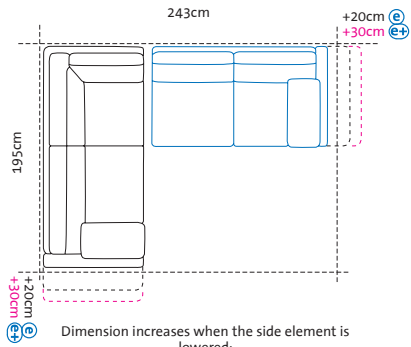

Illustrations with side element **(e)**, the widths stated apply to **(c)** **(d)** **(d+)** **(e)** and **(e+)**, if **(g)**: +15cm per side element, if **(h)**: -5cm per side element

B1 + W2

Add-on corner sofa-2.5 left
+ add-on sofa-2 right

W1 + B2

Add-on sofa-2 left
+ add-on corner sofa-2.5 right