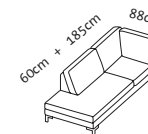

alba 55/70 all in one

Basic elements

Seat height **44** or **46cm**
 Total height 84 or 86cm
 Seat depth adjustable from 55 to 70cm

+

Add-on corner sofas left

Illustrations with side element **e**, the widths stated apply to **c** **d** **d+** **e** and **e+**, if **b**: **+15cm** per side element, if **h**: **-5cm** per side element.
 Please always state choice of armrest pads, either small or large.