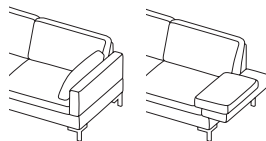

Lowerable side element **e** **e+**

The side elements **e** and **e+** can be lowered down into a fully horizontal position. Dimension increase when one armrest is lowered **e**+20cm, **e+** +30cm.