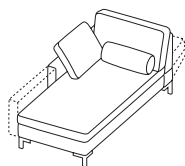

The backrest is fully adjustable and can be lowered into a reclining position (not fully horizontal) with the aid of a gas spring mechanism. Lowering the back fully adds another +30cm to the stated dimensions.

Recommended retail price in € valid from 15 July 2025

Construction

Firm seating comfort (1a):

Wooden base frame, serpentine springs, premium-quality polyurethane foam wrapped in fleece, covers removable

Relaxed/soft seating comfort (1b):

Wooden frame, seat cushion made of high-quality polyurethane foam core, overlay with soft filling, quilted in chambers

Firm seating comfort with spring core (1c):

Wooden frame, encased spring core with fleece cover, seat core made of high-quality polyurethane foam with fleece cover

Alternative sizes

alba system/m is available in customised shorter dimensions for an **extra charge of 485**.

Dimensions

All dimensions stated are approximate.

All designs on the alba price list are shown with side element **e**. The additional widths stated vary depending on the chosen side element: Side element **b** results in a width of **+15cm** per side element, if **h**, a width of **-5cm** per side element.

Seat versions

All sofa types can also be equipped with generously-sized **bench seat cushions** instead of separate cushions. If required, please state when ordering