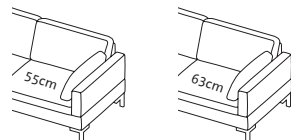

large
50 x 40cm

small
57 x 26cm

Optional footrest

Each **albasystem/m** seat (not the long chair and not on the open-end) can be equipped with an **integrated, extendable** and **tiltable** footrest. Please state with each order whether the footrest is required in front of the **right-** or the **left-hand side**. **The headrest mount and footrest finish always matches the foot finish, i.e. polished chrome or black powder-coated.**

Footrest size: Armchair 42 x 42cm, sofa-2 60 x 45cm,
Sofa-2.5, Sofa-3, Sofa-4 68 x 45cm

Price covered in fabric/leather **920**

Lowerable side element **e** **e+**

The side elements **e** and **e+** can be lowered down into a fully horizontal position. Dimension increase when one armrest is lowered **e**+20cm, **e+** +30cm.

Seat depth and seat height

Seat depth 55 or 63cm
Seat height **40, 42, 44** or **46cm**
(See page 3)

Optionally, it is also possible to **reduce the seat depth by 3cm**. This can either be achieved through:
- a thicker backrest cushion, **additional charge per cushion 135**
- or a separate ergonomic cushion, item no. **35582, additional charge per cushion** covered in fabric **230**, in leather **300**

Armrest width 5cm with side element **h**, 10cm with side element **c d d+ e** and **e+** 15cm with side element **b**

The backrest is fully adjustable and can be lowered into a reclining position (not fully horizontal) with the aid of a gas spring mechanism. Lowering the back fully adds another +30cm to the stated dimensions.