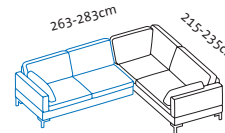

	8.021
	8.179
	8.471
	8.765
	9.861
	11.681
	12.437
	12.722
	14.565

per fabric/leather footrest

+ 920

+ 920

+ 920

Illustrations with side element **(e)**, the widths stated apply to **(c)** **(d)** **(d+)** **(e)** and **(e+)**, if **(S)**: +15cm per side element, if **(h)**: -5cm per side element.
Please always state choice of armrest pads, either small or large. If a seamless bench seat is required, please state when ordering.

Seat height 40, 42, 44, 46cm
Total height 80, 82, 84, 86cm

Order No.

Loose cushions

Seat depth 55cm
Seat depth 63cm

45530 45517
46330 46317

45516 45531
46316 46331

45530 45519
46330 46319

45518 45531
46318 46331