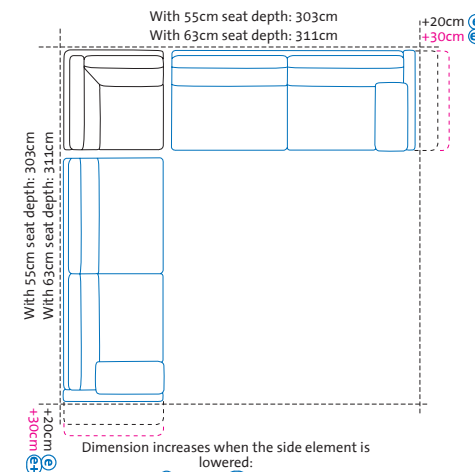

Dimension increases when the side element is lowered:
e +20cm, **e+** +30cm

Y1 + E + Y2

Add-on sofa-3 left + corner element
+ add-on sofa-3 right

Dimension increases when the side element is lowered:
e +20cm, **e+** +30cm

Z1 + E + Z2

Add-on sofa-4 left + corner element
+ add-on sofa-4 right

Dimension increases when the side element is lowered:
e +20cm, **e+** +30cm

Please note:

If add-on sofas on the left or the right **with differing seat depths** are chosen for the above corner solutions, the respective **corner element E 63/55** or **E 55/63** must be ordered.

The bestseller price then also applies to this.

Seat height 40, 42, 44, 46cm
Total height 80, 82, 84, 86cm

Order No.

Loose cushions
Seat depth 55cm
Seat depth 63cm

45541

46341

E 63/55
Corner element
Seat depth on the left
63cm,
seat depth on the right
55cm