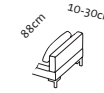

Additional elements

Seat height **40, 42, 44, 46**cm
 Total height 80, 82, 84, 86cm

Connecting elements

If a seamless **bench seat** is required, please state when ordering.

Additional side element

Order No.