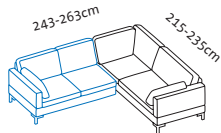

	8.021
	8.179
	8.471
	8.765
	9.861
	11.681
	12.437
	12.722
	14.565

per fabric/leather footrest

+ 920

+ 920

+ 920

Illustrations with side element **(e)**, the widths stated apply to **(c)** **(d)** **(d+)** **(e)** and **(e+)**, if **(S)**: +15cm per side element, if **(h)**: -5cm per side element.
Please always state choice of armrest pads, either small or large. If a seamless bench seat is required, please state when ordering.

Seat height 40, 42, 44, 46cm
Total height 80, 82, 84, 86cm

Order No.

Loose cushions

Seat depth 55cm
Seat depth 63cm

45530 45517
46330 46317

45516 45531
46316 46331

45530 45519
46330 46319

45518 45531
46318 46331