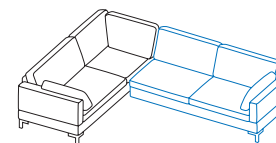

A1 + Y2

Long chair left
+ add-on sofa-3 right

Y1 + A2

Add-on sofa-3 left
+ long chair right

Dimension increases when the side element is lowered:
(e) +20cm, **(e+)** +30cm
The dimension increase of +30cm is due to lowering the backrest

C1 + W2

Add-on corner sofa-3 left
+ add-on sofa-2 right

W1 + C2

Add-on sofa-2 left
+ add-on corner sofa-3 right

Dimension increases when the side element is lowered:
(e) +20cm, **(e+)** +30cm

C1 + X2

Add-on corner sofa-3 left
+ add-on sofa-2.5 right

X1 + C2

Add-on sofa-2.5 left
+ add-on corner sofa-3 right

Dimension increases when the side element is lowered:
(e) +20cm, **(e+)** +30cm

C1 + Y2

Add-on corner sofa-3 left
+ add-on sofa-3 right

Y1 + C2

Add-on sofa-3 left
+ add-on corner sofa-3 right