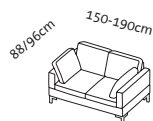

per fabric/leather footrest

+ 920

+ 920

+ 920

—

—

Individual **alba system/m** sofas **with** integrated headrest mounts

Seat height **40, 42, 44, 46**cm
Total height 80, 82, 84, 86cm