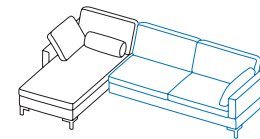

A1 + W2

Long chair left
+ add-on sofa-2 right

W1 + A2

Add-on sofa-2 left
+ long chair right

Dimension increases when the side element is lowered:
(e) +20cm, **(e+)** +30cm
The dimension increase of +30cm is due to lowering the backrest

A1 + X2

Long chair left
+ add-on sofa-2.5 right

X1 + A2

Add-on sofa-2.5 left
+ long chair right

Dimension increases when the side element is lowered:
(e) +20cm, **(e+)** +30cm
The dimension increase of +30cm is due to lowering the backrest

A1 + Y2

Long chair left
+ add-on sofa-3 right

Y1 + A2

Add-on sofa-3 left
+ long chair right

Dimension increases when the side element is lowered:
(e) +20cm, **(e+)** +30cm
The dimension increase of +30cm is due to lowering the backrest