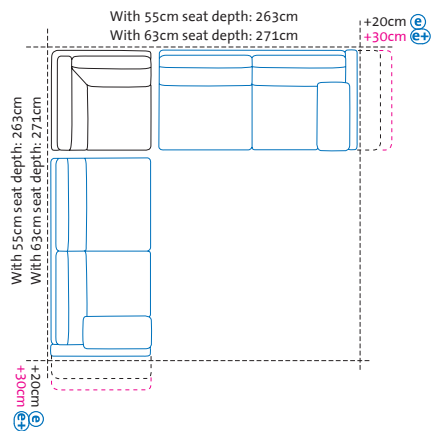

Ramp 19cm + leg/sled base 14cm = seat height 44 cm

Seat height 46 cm
Total height 86cm

Ramp 19cm + leg/sled base 16cm = seat height 46 cm

Illustrations with side element **(e)**, the widths stated apply to **(c)** **(d)** **(d+)** **(e)** and **(e+)**, if **(g)**: +15cm per side element, if **(h)**: -5cm per side element

W1 + E + W2

Add-on sofa-2 left + corner element
+ add-on sofa-2 right

Dimension increases when the side element is lowered:
e +20cm, **e+** +30cm

X1 + E + X2

Add-on sofa-2.5 left + corner element
+ add-on sofa-2.5 right

Dimension increases when the side element is lowered:
e +20cm, **e+** +30cm

Y1 + E + Y2

Add-on sofa-3 left + corner element
+ add-on sofa-3 right

Dimension increases when the side element is lowered:
e +20cm, **e+** +30cm

—

alba system/m

Basic elements

Seat height **40, 42, 44, 46**cm
Total height 80, 82, 84, 86cm

Add-on corner sofas left

+

Illustrations with side element **e**, the widths stated apply to **c** **d** **d+** **e** and **e+**, if **b**: **+15cm** per side element, if **h**: **-5cm** per side element.
Please always state choice of armrest pads, either small or large. If a seamless **bench seat** is required, please state when ordering.