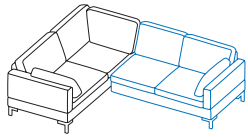

Illustrations with side element **(E)**, the widths stated apply to **(C)** **(d)** **(d+)** **(e)** and **(e+)**, if **(g)**: **+15cm** per side element, if **(h)**: **-5cm** per side element