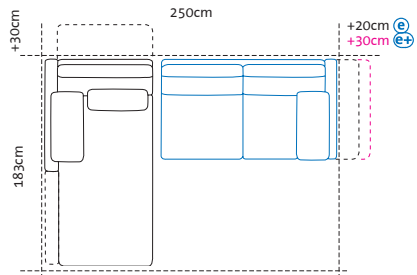

Possible seat heights

Seat height 40 cm
Total height 80cm

Ramp 15cm + leg/sled base 14cm = seat height 40 cm

Seat height 42 cm
Total height 82cm

Ramp 15cm + leg/sled base 16cm = seat height 42 cm

Seat height 44 cm
Total height 84cm

Ramp 19cm + leg/sled base 14cm = seat height 44 cm

Seat height 46 cm
Total height 86cm

Ramp 19cm + leg/sled base 16cm = seat height 46 cm

Illustrations with side element **(e)**, the widths stated apply to **(c)** **(d)** **(d+)** **(e)** and **(e+)**, if **(g)**: +15cm per side element, if **(h)**: -5cm per side element

A1 + W2

Long chair left
+ add-on sofa-2 right

W1 + A2

Add-on sofa-2 left
+ long chair right

Dimension increases when the side element is lowered:
(e) +20cm, **(e+)** +30cm
The dimension increase of +30cm is due to lowering the backrest

A1 + X2

Long chair left
+ add-on sofa-2.5 right

X1 + A2

Add-on sofa-2.5 left
+ long chair right

Dimension increases when the side element is lowered:
(e) +20cm, **(e+)** +30cm
The dimension increase of +30cm is due to lowering the backrest