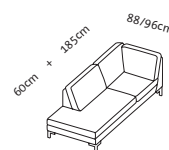

—

alba system/m

Basic elements

Seat height **40, 42, 44, 46**cm
Total height 80, 82, 84, 86cm

Add-on corner sofas left

+

Illustrations with side element **e**, the widths stated apply to **c** **d** **d+** **e** and **e+**, if **b**: **+15cm** per side element, if **h**: **-5cm** per side element.
Please always state choice of armrest pads, either small or large. If a seamless **bench seat** is required, please state when ordering.