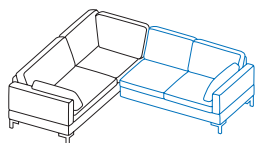

A1 + X2

Long chair left
+ add-on sofa-2.5 right

X1 + A2

Add-on sofa-2.5 left
+ long chair right

Dimension increases when the side element is lowered:
(e) +20cm, **(e+)** +30cm
The dimension increase of +30cm is due to lowering the backrest

A1 + Y2

Long chair left
+ add-on sofa-3 right

Y1 + A2

Add-on sofa-3 left
+ long chair right

Dimension increases when the side element is lowered:
(e) +20cm, **(e+)** +30cm
The dimension increase of +30cm is due to lowering the backrest

C1 + W2

Add-on corner sofa-3 left
+ add-on sofa-2 right

W1 + C2

Add-on sofa-2 left
+ add-on corner sofa-3 right

Dimension increases when the side element is lowered:
(e) +20cm, **(e+)** +30cm

C1 + X2

Add-on corner sofa-3 left
+ add-on sofa-2.5 right