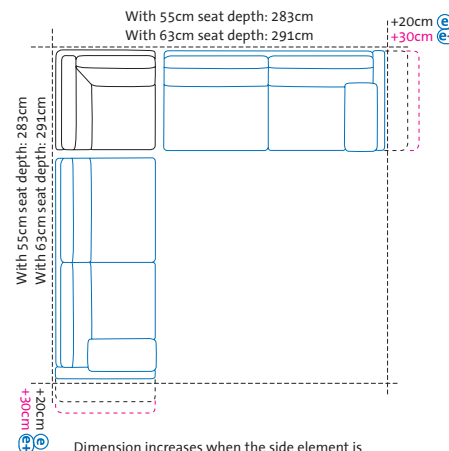

Ramp 19cm + leg/sled base 14cm = seat height 44 cm

Seat height 46 cm
Total height 86cm

Ramp 19cm + leg/sled base 16cm = seat height 46 cm

Illustrations with side element **(e)**, the widths stated apply to **(c)** **(d)** **(d+)** **(e)** and **(e+)**, if **(g)**: +15cm per side element, if **(h)**: -5cm per side element

A1 + W2

Long chair left
+ add-on sofa-2 right

W1 + A2

Add-on sofa-2 left
+ long chair right

Dimension increases when the side element is lowered:
(e) +20cm, **(e+)** +30cm
The dimension increase of +30cm is due to lowering the backrest

W1 + E + W2

Add-on sofa-2 left + corner element
+ add-on sofa-2 right

Dimension increases when the side element is lowered:
e +20cm, **e+** +30cm

X1 + E + X2

Add-on sofa-2.5 left + corner element
+ add-on sofa-2.5 right

Dimension increases when the side element is lowered:
e +20cm, **e+** +30cm

Y1 + E + Y2

Add-on sofa-3 left + corner element
+ add-on sofa-3 right

Dimension increases when the side element is lowered:
e +20cm, **e+** +30cm