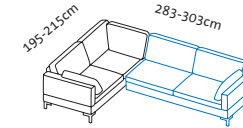

24	8.094
28	8.210
36	8.416
44	8.688
542 Unit	9.930
562 Choice	11.810
566 Jumbo/Lama/Taron	12.683
570 Pearl	12.968
618	14.794

	8.354
	8.494
	8.745
	9.043
	10.324
	12.246
	13.133
	13.434
	15.325

	8.612
	8.766
	9.043
	9.371
	10.720
	12.681
	13.582
	13.895
	15.858

per fabric/leather footrest

+ 920

+ 920

+ 920

Bestseller alba system/m with integrated headrest mounts

Seat height 40, 42, 44, 46cm
Total height 80, 82, 84, 86cm

Order No.

Loose cushions