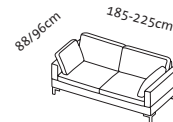

per fabric/leather footrest

+ 920

+ 920

+ 920

+ 920

Illustrations with side element (e), the widths stated apply to (c) (d) (d+) (e) and (e+), if (g): +15cm per side element, if (h): -5cm per side element.
Please always state choice of armrest pads, either small or large. If a seamless bench seat is required, please state when ordering.

Seat height 40, 42, 44, 46cm
Total height 80, 82, 84, 86cm

Order No.

Loose cushions
Seat depth 55cm
Seat depth 63cm

45502

45504

45505

45508

45510