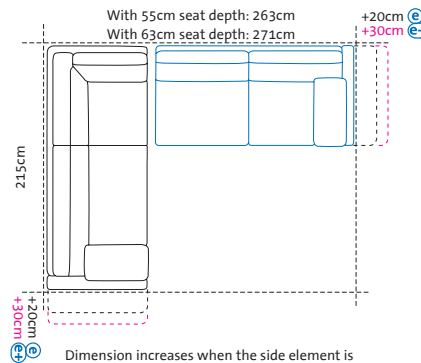

X1 + C2

Add-on sofa-2.5 left
+ add-on corner sofa-3 right

Dimension increases when the side element is lowered:
(e) +20cm, **(e+)** +30cm

C1 + Y2

Add-on corner sofa-3 left
+ add-on sofa-3 right