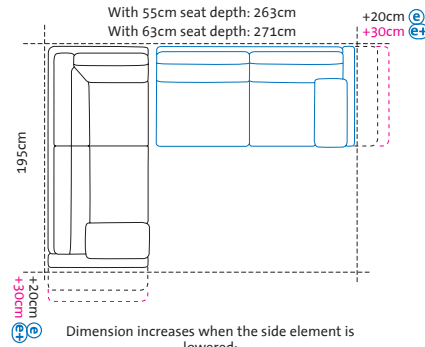

Armrest width 5cm with side element **h**, 10cm with side element **c d d+ e** and **e+** 15cm with side element **b**

The backrest is fully adjustable and can be lowered into a reclining position (not fully horizontal) with the aid of a gas spring mechanism. Lowering the back fully adds another +30cm to the stated dimensions.

A1 + X2

Long chair left
+ add-on sofa-2.5 right

X1 + A2

Add-on sofa-2.5 left
+ long chair right

Dimension increases when the side element is lowered:
(e) +20cm, **(e+)** +30cm
The dimension increase of +30cm is due to lowering the backrest

Dimension increases when the side element is lowered:
(e) +20cm, **(e+)** +30cm

Illustrations with side element **(E)**, the widths stated apply to **(C)** **(d)** **(d+)** **(e)** and **(e+)**, if **(g)**: **+15cm** per side element, if **(h)**: **-5cm** per side element

B1 + W2

Add-on corner sofa-2.5 left
+ add-on sofa-2 right

W1 + B2

Add-on sofa-2 left
+ add-on corner sofa-2.5 right

B1 + X2

Add-on corner sofa-2.5 left
+ add-on sofa-2.5 right

X1 + B2

Add-on sofa-2.5 left
+ add-on corner sofa-2.5 right