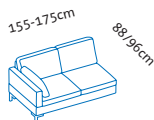

Seat height **40, 42, 44, 46**cm
Total height 80, 82, 84, 86cm

Add-on sofas left

Illustrations with side element **e**, the widths stated apply to **c** **d** **d+** **e** and **e+**, if **g**: **+15cm** per side element, if **h**: **-5cm** per side element.
Please always state choice of armrest pads, either small or large. If a seamless **bench seat** is required, please state when ordering.