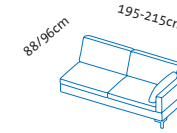

alba system/m

Add-on sofas

Seat height **40, 42, 44, 46**cm
Total height 80, 82, 84, 86cm

Add-on sofas right

Illustrations with side element **e**, the widths stated apply to **c** **d** **d+** **e** and **e+**, if **g**: **+15cm** per side element, if **h**: **-5cm** per side element.
Please always state choice of armrest pads, either small or large. If a seamless **bench seat** is required, please state when ordering.

Order No.

Loose cushions

Seat depth **55**cm
Seat depth **63**cm

45551
46351

45517
46317

45519
46319

45521
46321

45523
46323

alba system/m

V2
Open-end
open on the right
Seat depth **55** or **63**cm

W2
Add-on sofa-2
Side element on the right
Seat depth **55** or **63**cm

X2
Add-on sofa-2.5
Side element on the right
Seat depth **55** or **63**cm

Y2
Add-on sofa-3
Side element on the right
Seat depth **55** or **63**cm

Z2
Add-on sofa-4
Side element on the right
Seat depth **55** or **63**cm

Fabric, removable

	V2	W2	X2	Y2	Z2
Fabric requirement	6,60 m	8,90 m	9,60 m	10,40 m	11,40 m
Additional fabric allowance	3.402	3.681	3.893	4.136	4.377
20	3.461	3.763	4.024	4.298	4.569
24	3.492	3.801	4.090	4.377	4.666
28	3.520	3.840	4.154	4.458	4.760
32	3.548	3.881	4.219	4.539	4.856
36	3.578	3.921	4.285	4.617	4.951
40	3.651	3.980	4.358	4.708	5.055
44	3.728	4.040	4.435	4.799	5.161
48	3.823	4.094	4.495	4.858	5.222
52	3.917	4.145	4.555	4.920	5.282
60	4.004	4.380	4.811	5.224	5.639
64	4.170	4.498	4.937	5.376	5.815
80	4.846	4.968	5.447	5.987	6.527

Leather, fixed covers

	V2	W2	X2	Y2	Z2
Leather requirement	9,10 m²	14,60 m²	15,60 m²	16,70 m²	16,10 m²
Additional leather allowance	4.024	4.318	4.735	5.141	5.553
542 Unit	4.246	4.633	5.073	5.514	5.951
558	4.472	4.944	5.413	5.883	6.354
562 Choice	5.293	5.530	6.016	6.500	6.985
566 Jumbo/Lama/Taron	5.345	5.950	6.450	6.949	7.449
570 Pearl	5.398	6.083	6.599	7.114	7.629
610	5.730	6.792	7.370	7.949	8.297
618	5.812	6.944	7.535	8.125	8.715

per fabric/leather footrest

+ 920

+ 920

+ 920

+ 920

+ 920