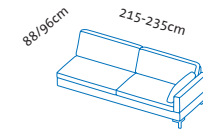

alba system/m

Add-on sofas

Seat height **40, 42, 44, 46**cm
Total height 80, 82, 84, 86cm

Add-on sofas right

Illustrations with side element **e**, the widths stated apply to **c** **d** **d+** **e** and **e+**, if **g**: **+15cm** per side element, if **h**: **-5cm** per side element.
Please always state choice of armrest pads, either small or large. If a seamless **bench seat** is required, please state when ordering.

Order No.

Loose cushions

Seat depth **55**cm
Seat depth **63**cm

45551
46351

45517
46317

45519
46319

45521
46321

45523
46323

alba system/m

V2
Open-end
open on the right
Seat depth **55** or **63**cm

W2
Add-on sofa-2
Side element on the right
Seat depth **55** or **63**cm

X2
Add-on sofa-2.5
Side element on the right
Seat depth **55** or **63**cm

Y2
Add-on sofa-3
Side element on the right
Seat depth **55** or **63**cm

Z2
Add-on sofa-4
Side element on the right
Seat depth **55** or **63**cm

Fabric, removable

	V2	W2	X2	Y2	Z2
Fabric requirement	6,60 m	8,90 m	9,60 m	10,40 m	11,40 m
Additional fabric allowance	3.402	3.681	3.893	4.136	4.377
20	3.461	3.763	4.024	4.298	4.569
24	3.492	3.801	4.090	4.377	4.666
28	3.520	3.840	4.154	4.458	4.760
32	3.548	3.881	4.219	4.539	4.856
36	3.578	3.921	4.285	4.617	4.951
40	3.651	3.980	4.358	4.708	5.055
44	3.728	4.040	4.435	4.799	5.161
48	3.823	4.094	4.495	4.858	5.222
52	3.917	4.145	4.555	4.920	5.282
60	4.004	4.380	4.811	5.224	5.639
64	4.170	4.498	4.937	5.376	5.815
80	4.846	4.968	5.447	5.987	6.527

Leather, fixed covers

	V2	W2	X2	Y2	Z2
Leather requirement	9,10 m²	14,60 m²	15,60 m²	16,70 m²	16,10 m²
Additional leather allowance	4.024	4.318	4.735	5.141	5.553
542 Unit	4.246	4.633	5.073	5.514	5.951
558	4.472	4.944	5.413	5.883	6.354
562 Choice	5.293	5.530	6.016	6.500	6.985
566 Jumbo/Lama/Taron	5.345	5.950	6.450	6.949	7.449
570 Pearl	5.398	6.083	6.599	7.114	7.629
610	5.730	6.792	7.370	7.949	8.297
618	5.812	6.944	7.535	8.125	8.715

per fabric/leather footrest

+ 920

+ 920

+ 920

+ 920

+ 920