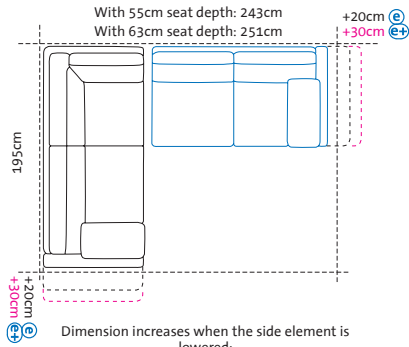

Illustrations with side element **(E)**, the widths stated apply to **(C)** **(d)** **(d+)** **(e)** and **(e+)**, if **(g)**: **+15cm** per side element, if **(h)**: **-5cm** per side element

B1 + W2

Add-on corner sofa-2.5 left
+ add-on sofa-2 right

W1 + B2

Add-on sofa-2 left
+ add-on corner sofa-2.5 right