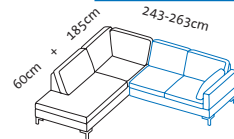

	8.097
	8.231
	8.473
	8.743
	9.927
	11.809
	12.682
	12.970
	14.794

	8.355
	8.503
	8.771
	9.071
	10.323
	12.244
	13.131
	13.431
	15.327

per fabric/leather footrest

+ 920

+ 920

+ 920

Illustrations with side element (e), the widths stated apply to (c) (d) (d+) (e) and (e+), if (g): +15cm per side element, if (h): -5cm per side element.
Please always state choice of armrest pads, either small or large. If a seamless bench seat is required, please state when ordering.

Seat height 40, 42, 44, 46cm
Total height 80, 82, 84, 86cm

Order No.

Loose cushions

Seat depth 55cm

Seat depth 63cm

45554 45517

46354 46317

45516 45555