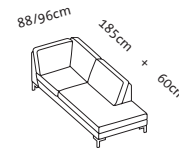

Seat height **40, 42, 44, 46**cm
Total height 80, 82, 84, 86cm

Add-on corner sofas right

Illustrations with side element **e**, the widths stated apply to **c** **d** **d+** **e** and **e+**, if **g**: **+15cm** per side element, if **h**: **-5cm** per side element.
Please always state choice of armrest pads, either small or large. If a seamless **bench seat** is required, please state when ordering.