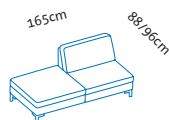

Seat height **40, 42, 44, 46**cm
Total height 80, 82, 84, 86cm

Add-on sofas left

Illustrations with side element **e**, the widths stated apply to **c** **d** **d+** **e** and **e+**, if **g**: **+15cm** per side element, if **h**: **-5cm** per side element.
Please always state choice of armrest pads, either small or large. If a seamless **bench seat** is required, please state when ordering.