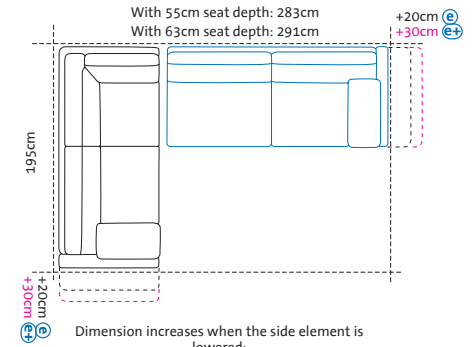

Y1 + B2

Add-on sofa-3 left
+ add-on corner sofa-2.5 right