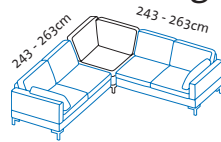

Bestseller alba system/m with integrated headrest mounts

Seat height 40, 42, 44, 46cm
Total height 80, 82, 84, 86cm