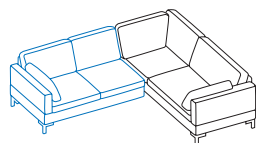

A1 + X2

Long chair left
+ add-on sofa-2.5 right

X1 + A2

Add-on sofa-2.5 left
+ long chair right

Dimension increases when the side element is lowered:
(e) +20cm, **(e+)** +30cm
The dimension increase of +30cm is due to lowering the backrest

A1 + Y2

Long chair left
+ add-on sofa-3 right

Y1 + A2

Add-on sofa-3 left
+ long chair right

Dimension increases when the side element is lowered:
(e) +20cm, **(e+)** +30cm
The dimension increase of +30cm is due to lowering the backrest

C1 + W2

Add-on corner sofa-3 left
+ add-on sofa-2 right

W1 + C2

Add-on sofa-2 left
+ add-on corner sofa-3 right

Dimension increases when the side element is lowered:
(e) +20cm, **(e+)** +30cm

C1 + X2

Add-on corner sofa-3 left
+ add-on sofa-2.5 right