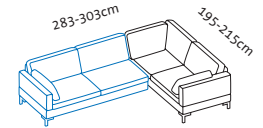

24	8.094
28	8.210
36	8.416
44	8.688
542 Unit	9.930
562 Choice	11.810
566 Jumbo/Lama/Taron	12.683
570 Pearl	12.968
618	14.794

	8.354
	8.494
	8.745
	9.043
	10.324
	12.246
	13.133
	13.434
	15.325

	8.612
	8.766
	9.043
	9.371
	10.720
	12.681
	13.582
	13.895
	15.858

per fabric/leather footrest

+ 920

+ 920

+ 920

Bestseller alba system/m with integrated headrest mounts

Seat height 40, 42, 44, 46cm
Total height 80, 82, 84, 86cm

Order No.

Loose cushions