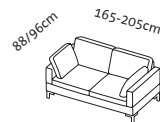

per fabric/leather footrest

+ 920

+ 920

+ 920

+ 920

Illustrations with side element (e), the widths stated apply to (c) (d) (d+) (e) and (e+), if (g): +15cm per side element, if (h): -5cm per side element.
Please always state choice of armrest pads, either small or large. If a seamless bench seat is required, please state when ordering.

Seat height 40, 42, 44, 46cm
Total height 80, 82, 84, 86cm

Order No.

Loose cushions
Seat depth 55cm
Seat depth 63cm

45502

45504

45505

45508

45510