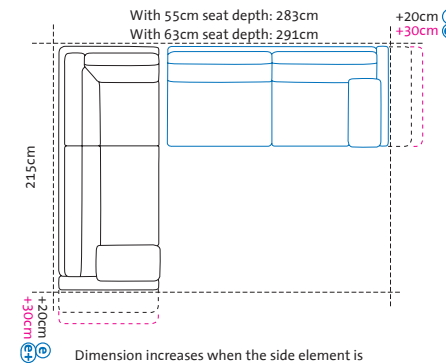

A1 + X2

Long chair left
+ add-on sofa-2.5 right

X1 + A2

Add-on sofa-2.5 left
+ long chair right

Dimension increases when the side element is lowered:
(e) +20cm, **(e+)** +30cm
The dimension increase of +30cm is due to lowering the backrest

A1 + Y2

Long chair left
+ add-on sofa-3 right

Y1 + A2

Add-on sofa-3 left
+ long chair right

Dimension increases when the side element is lowered:
(e) +20cm, **(e+)** +30cm
The dimension increase of +30cm is due to lowering the backrest

X1 + C2

Add-on sofa-2.5 left
+ add-on corner sofa-3 right

Dimension increases when the side element is lowered:
(e) +20cm, **(e+)** +30cm

C1 + Y2

Add-on corner sofa-3 left
+ add-on sofa-3 right

Y1 + C2

Add-on sofa-3 left
+ add-on corner sofa-3 right

Dimension increases when the side element is lowered:
(e) +20cm, **(e+)** +30cm

Illustrations with side element **(E)**, the widths stated apply to **(C)** **(d)** **(d+)** **(e)** and **(e+)**, if **(g)**: **+15cm** per side element, if **(h)**: **-5cm** per side element