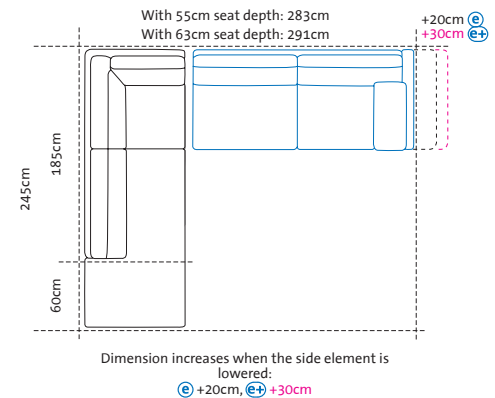

A1 + X2

Long chair left
+ add-on sofa-2.5 right

X1 + A2

Add-on sofa-2.5 left
+ long chair right

Dimension increases when the side element is lowered:
(e) +20cm, **(e+)** +30cm
The dimension increase of +30cm is due to lowering the backrest

Dimension increases when the side element is lowered:
(e) +20cm, **(e+)** +30cm

Illustrations with side element **(E)**, the widths stated apply to **(C)** **(d)** **(d+)** **(e)** and **(e+)**, if **(g)**: **+15cm** per side element, if **(h)**: **-5cm** per side element

D1 + X2

Open-end left
+ add-on sofa-2.5 right

X1 + D2

Add-on sofa-2.5 left
+ open-end right

D1 + Y2

Open-end left
+ add-on sofa-3 right

Y1 + D2

Add-on sofa-3 left
+ open-end right

Bestseller alba system/m with integrated headrest mounts

Seat height 40, 42, 44, 46cm
Total height 80, 82, 84, 86cm

Order No.

Loose cushions

Seat depth 55cm
Seat depth 63cm

45542 45517
46342 46317

45516 45543
46316 46343