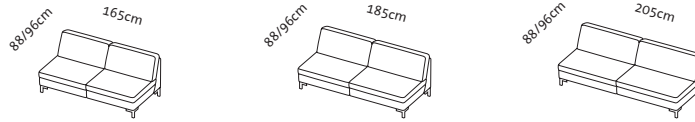

Additional elements

Seat height **40, 42, 44, 46**cm
 Total height 80, 82, 84, 86cm

Connecting elements

If a seamless **bench seat** is required, please state when ordering.

Additional side element

Order No.