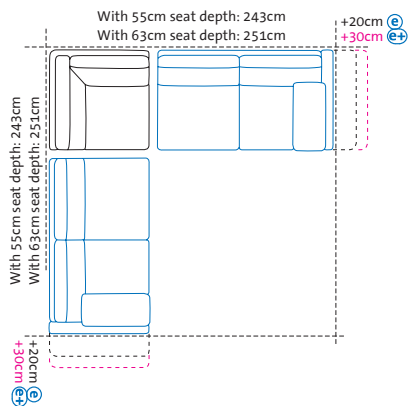

X1 + D2

Add-on sofa-2.5 left
+ open-end right

D1 + Y2

Open-end left
+ add-on sofa-3 right

Y1 + D2

Add-on sofa-3 left
+ open-end right

24	8.357
28	8.485
36	8.715
44	9.014
542 Unit	10.325
562 Choice	12.248
566 Jumbo/Lama/Taron	13.132
570 Pearl	13.430
618	15.326

	8.617
	8.769
	9.044
	9.369
	10.719
	12.684
	13.582
	13.896
	15.857

	8.875
	9.041
	9.342
	9.697
	11.115
	13.119
	14.031
	14.357
	16.390

per fabric/leather footrest

+ 920

+ 920

+ 920

Illustrations with side element **e**, the widths stated apply to **c** **d** **d+** **e** and **e+**, if **g**: **+15cm** per side element, if **h**: **-5cm** per side element

W1 + E + W2

Add-on sofa-2 left + corner element
+ add-on sofa-2 right

Dimension increases when the side element is lowered:
e +20cm, **e+** +30cm

X1 + E + X2

Add-on sofa-2.5 left + corner element
+ add-on sofa-2.5 right