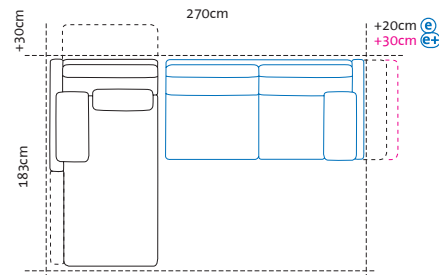

Possible seat heights

Seat height 40 cm
Total height 80cm

Ramp 15cm + leg/sled base 14cm = seat height 40 cm

Seat height 42 cm
Total height 82cm

Ramp 15cm + leg/sled base 16cm = seat height 42 cm

Seat height 44 cm
Total height 84cm

Ramp 19cm + leg/sled base 14cm = seat height 44 cm

Seat height 46 cm
Total height 86cm

Ramp 19cm + leg/sled base 16cm = seat height 46 cm

Illustrations with side element **(e)**, the widths stated apply to **(c)** **(d)** **(d+)** **(e)** and **(e+)**, if **(g)**: +15cm per side element, if **(h)**: -5cm per side element

A1 + W2

Long chair left
+ add-on sofa-2 right

W1 + A2

Add-on sofa-2 left
+ long chair right

Dimension increases when the side element is lowered:
(e) +20cm, **(e+)** +30cm
The dimension increase of +30cm is due to lowering the backrest

A1 + X2

Long chair left
+ add-on sofa-2.5 right

X1 + A2

Add-on sofa-2.5 left
+ long chair right

Dimension increases when the side element is lowered:
(e) +20cm, **(e+)** +30cm
The dimension increase of +30cm is due to lowering the backrest