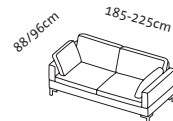

per fabric/leather footrest

+ 920

+ 920

+ 920

—

—

Individual **alba system/m** sofas **with** integrated headrest mounts

Seat height **40, 42, 44, 46**cm
Total height 80, 82, 84, 86cm