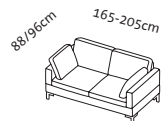

per fabric/leather footrest

+ 920

+ 920

+ 920

—

—

Individual **alba system/m** sofas **with** integrated headrest mounts

Seat height **40, 42, 44, 46**cm
Total height 80, 82, 84, 86cm