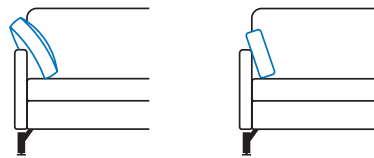

Side element **h**

width 5cm, height 55cm

Metal floating base,
round cylindrical,
floating look, fully adjustable
by up to 2 cm,
Polished chromed metal

Metal floating base,
round cylindrical,
floating look, fully adjustable
by up to 2 cm,
matt chrome painted or
black powder-coated

Wooden metal floating base,
ø 4 cm, fully adjustable by up
to 2 cm, natural oiled beech,
beech stained and sealed with
colorless lacquer (please specify
color according to remmers stain
chart), polished chromed metal
or black powder-coated metal

Please state for each order

- Item number
- Upholstery comfort choice: firm comfort (1a), relaxed/soft comfort (1b) or firm comfort with sprung core (1c)
- Seat height 40, 42, 44 or 46cm
- Side element version **c** **d** **d+** **e** **e+** **g** or **h**
- Armrest pad(s) large or small
- for the optional footrest:
  - Can be fitted either in front of the left- or the right-hand side or on both sides (note additional charge)

Possible seat heights

Seat height 40 cm
Total height 80cm

Ramp 15cm + leg/sled base 14cm = seat height 40 cm

Seat height 42 cm
Total height 82cm

Ramp 15cm + leg/sled base 16cm = seat height 42 cm

Seat height 44 cm
Total height 84cm

Ramp 19cm + leg/sled base 14cm = seat height 44 cm

Seat height 46 cm
Total height 86cm

Ramp 19cm + leg/sled base 16cm = seat height 46 cm