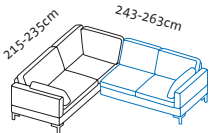

	8.021
	8.179
	8.471
	8.765
	9.861
	11.681
	12.437
	12.722
	14.565

per fabric/leather footrest

+ 920

+ 920

+ 920

Illustrations with side element **(e)**, the widths stated apply to **(c)** **(d)** **(d+)** **(e)** and **(e+)**, if **(S)**: +15cm per side element, if **(h)**: -5cm per side element.
Please always state choice of armrest pads, either small or large. If a seamless bench seat is required, please state when ordering.

Seat height 40, 42, 44, 46cm
Total height 80, 82, 84, 86cm

Order No.

Loose cushions

Seat depth 55cm
Seat depth 63cm

45530 45517
46330 46317

45516 45531
46316 46331

45530 45519
46330 46319

45518 45531
46318 46331