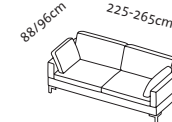

per fabric/leather footrest

+ 920

+ 920

+ 920

+ 920

Illustrations with side element (e), the widths stated apply to (c) (d) (d+) (e) and (e+), if (g): +15cm per side element, if (h): -5cm per side element.
Please always state choice of armrest pads, either small or large. If a seamless bench seat is required, please state when ordering.

Seat height 40, 42, 44, 46cm
Total height 80, 82, 84, 86cm

Order No.

Loose cushions
Seat depth 55cm
Seat depth 63cm

45502

45504

45505

45508

45510