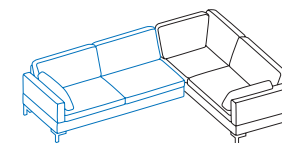

A1 + Y2

Long chair left
+ add-on sofa-3 right

Y1 + A2

Add-on sofa-3 left
+ long chair right

Dimension increases when the side element is lowered:
(e) +20cm, **(e+)** +30cm
The dimension increase of +30cm is due to lowering the backrest

C1 + W2

Add-on corner sofa-3 left
+ add-on sofa-2 right

W1 + C2

Add-on sofa-2 left
+ add-on corner sofa-3 right

Dimension increases when the side element is lowered:
(e) +20cm, **(e+)** +30cm

C1 + X2

Add-on corner sofa-3 left
+ add-on sofa-2.5 right

X1 + C2

Add-on sofa-2.5 left
+ add-on corner sofa-3 right

Dimension increases when the side element is lowered:
(e) +20cm, **(e+)** +30cm

C1 + Y2

Add-on corner sofa-3 left
+ add-on sofa-3 right

Y1 + C2

Add-on sofa-3 left
+ add-on corner sofa-3 right