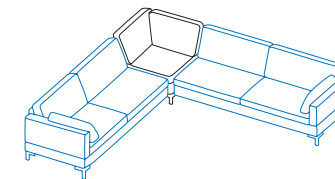

Dimension increases when the side element is lowered:
e +20cm, **e+** +30cm

Y1 + E + Y2

Add-on sofa-3 left + corner element
+ add-on sofa-3 right

Dimension increases when the side element is lowered:
e +20cm, **e+** +30cm