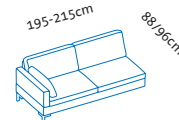

Seat height **40, 42, 44, 46**cm
Total height 80, 82, 84, 86cm

Add-on sofas left

Illustrations with side element **e**, the widths stated apply to **c** **d** **d+** **e** and **e+**, if **g**: **+15cm** per side element, if **h**: **-5cm** per side element.
Please always state choice of armrest pads, either small or large. If a seamless **bench seat** is required, please state when ordering.