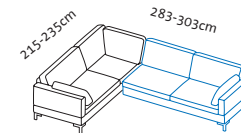

	8.021
	8.179
	8.471
	8.765
	9.861
	11.681
	12.437
	12.722
	14.565

per fabric/leather footrest

+ 920

+ 920

+ 920

Illustrations with side element **(e)**, the widths stated apply to **(c)** **(d)** **(d+)** **(e)** and **(e+)**, if **(S)**: +15cm per side element, if **(h)**: -5cm per side element.
Please always state choice of armrest pads, either small or large. If a seamless bench seat is required, please state when ordering.

Seat height 40, 42, 44, 46cm
Total height 80, 82, 84, 86cm

Order No.

Loose cushions

Seat depth 55cm
Seat depth 63cm

45530 45517
46330 46317

45516 45531
46316 46331

45530 45519
46330 46319

45518 45531
46318 46331