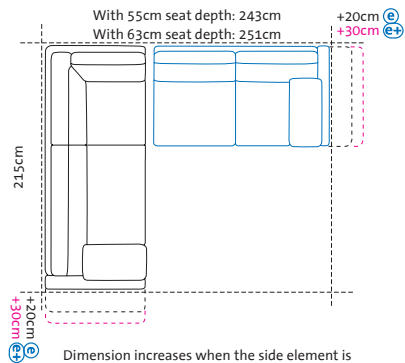

W1 + C2

Add-on sofa-2 left
+ add-on corner sofa-3 right

Dimension increases when the side element is lowered:
(e) +20cm, **(e+)** +30cm

C1 + X2

Add-on corner sofa-3 left
+ add-on sofa-2.5 right