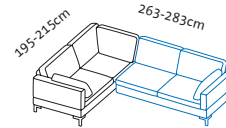

24	8.094
28	8.210
36	8.416
44	8.688
542 Unit	9.930
562 Choice	11.810
566 Jumbo/Lama/Taron	12.683
570 Pearl	12.968
618	14.794

	8.354
	8.494
	8.745
	9.043
	10.324
	12.246
	13.133
	13.434
	15.325

	8.612
	8.766
	9.043
	9.371
	10.720
	12.681
	13.582
	13.895
	15.858

per fabric/leather footrest

+ 920

+ 920

+ 920

Bestseller alba system/m with integrated headrest mounts

Seat height 40, 42, 44, 46cm
Total height 80, 82, 84, 86cm

Order No.

Loose cushions