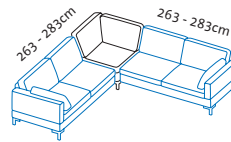

The bestseller price then also applies to this.

Seat height 40, 42, 44, 46cm
Total height 80, 82, 84, 86cm

Order No.

Loose cushions
Seat depth 55cm
Seat depth 63cm

45541

46341

E 63/55
Corner element
Seat depth on the left
63cm,
seat depth on the right
55cm

E 55/63
Corner element
Seat depth on the left
55cm,
seat depth on the right
63cm

Bestseller alba system/m with integrated headrest mounts

Seat height 40, 42, 44, 46cm
Total height 80, 82, 84, 86cm

Order No.