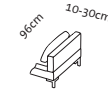

Additional elements

Seat height **40, 42, 44, 46**cm
 Total height 80, 82, 84, 86cm

Connecting elements

If a seamless **bench seat** is required, please state when ordering.

Additional side element

Order No.