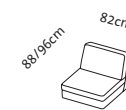

Additional elements

Seat height **40, 42, 44, 46**cm
Total height 80, 82, 84, 86cm

If a seamless **bench seat** is required, please state when ordering.

Order No.

Loose cushions

Seat depth **55**cm
Seat depth **63**cm