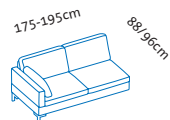

Seat height **40, 42, 44, 46**cm
Total height 80, 82, 84, 86cm

Add-on sofas left

Illustrations with side element **e**, the widths stated apply to **c** **d** **d+** **e** and **e+**, if **g**: **+15cm** per side element, if **h**: **-5cm** per side element.
Please always state choice of armrest pads, either small or large. If a seamless **bench seat** is required, please state when ordering.