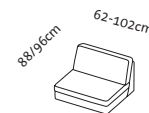

Additional elements

Seat height **40, 42, 44, 46**cm
Total height 80, 82, 84, 86cm

If a seamless **bench seat** is required, please state when ordering.

Order No.

Loose cushions

Seat depth **55**cm
Seat depth **63**cm