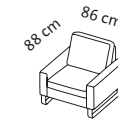

Seat height 40, 42, 44, 46 cm
Total height 80, 82, 84, 86 cm

Chair

Stool

Bank

for **c**

for **d**

for **d+**

for **e** and **f**