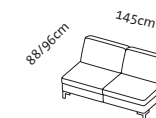

Additional elements

Seat height **40, 42, 44, 46**cm
Total height 80, 82, 84, 86cm

If a seamless **bench seat** is required, please state when ordering.

Order No.

Loose cushions

Seat depth **55**cm
Seat depth **63**cm