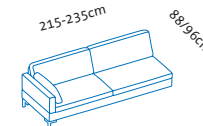

Seat height **40, 42, 44, 46**cm
Total height 80, 82, 84, 86cm

Add-on sofas left

Illustrations with side element **e**, the widths stated apply to **c** **d** **d+** **e** and **e+**, if **g**: **+15cm** per side element, if **h**: **-5cm** per side element.
Please always state choice of armrest pads, either small or large. If a seamless **bench seat** is required, please state when ordering.