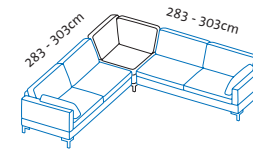

Bestseller alba system/m with integrated headrest mounts

Seat height 40, 42, 44, 46cm
Total height 80, 82, 84, 86cm