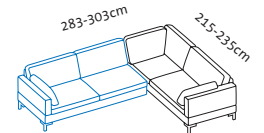

	8.021
	8.179
	8.471
	8.765
	9.861
	11.681
	12.437
	12.722
	14.565

per fabric/leather footrest

+ 920

+ 920

+ 920

Illustrations with side element **(e)**, the widths stated apply to **(c)** **(d)** **(d+)** **(e)** and **(e+)**, if **(S)**: +15cm per side element, if **(h)**: -5cm per side element.
Please always state choice of armrest pads, either small or large. If a seamless bench seat is required, please state when ordering.

Seat height 40, 42, 44, 46cm
Total height 80, 82, 84, 86cm

Order No.

Loose cushions

Seat depth 55cm
Seat depth 63cm

45530 45517
46330 46317

45516 45531
46316 46331

45530 45519
46330 46319

45518 45531
46318 46331