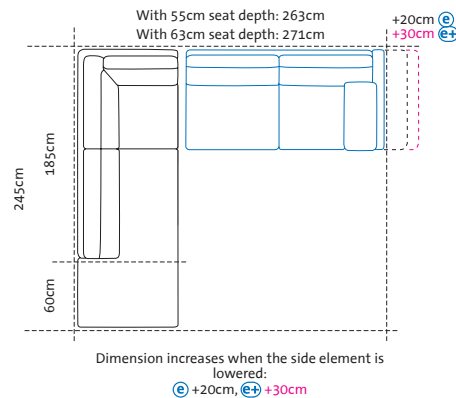

X1 + D2

Add-on sofa-2.5 left
+ open-end right