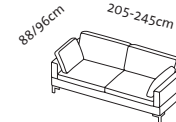

Z1 + E + Z2

Add-on sofa-4 left + corner element
+ add-on sofa-4 right

24	9.237	9.757	10.273	10.791
28	9.382	9.950	10.494	11.030
36	9.646	10.304	10.900	11.500
44	9.991	10.701	11.357	12.011
542 Unit	11.498	12.286	13.078	13.868
562 Choice	13.458	14.330	15.200	16.074
566 Jumbo/Lama/Taron	14.276	15.176	16.074	16.976
570 Pearl	14.598	15.530	16.452	17.382
618	16.766	17.828	18.894	19.954

per fabric/leather footrest

+ 920

+ 920

+ 920

+ 920

Illustrations with side element (e), the widths stated apply to (c) (d) (d+) (e) and (e+), if (g): +15cm per side element, if (h): -5cm per side element.
Please always state choice of armrest pads, either small or large. If a seamless bench seat is required, please state when ordering.

Seat height 40, 42, 44, 46cm
Total height 80, 82, 84, 86cm