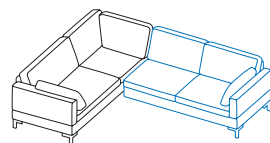

A1 + Y2

Long chair left
+ add-on sofa-3 right

Y1 + A2

Add-on sofa-3 left
+ long chair right

Dimension increases when the side element is lowered:
(e) +20cm, **(e+)** +30cm
The dimension increase of +30cm is due to lowering the backrest

C1 + W2

Add-on corner sofa-3 left
+ add-on sofa-2 right

W1 + C2

Add-on sofa-2 left
+ add-on corner sofa-3 right

Dimension increases when the side element is lowered:
(e) +20cm, **(e+)** +30cm

C1 + X2

Add-on corner sofa-3 left
+ add-on sofa-2.5 right

X1 + C2

Add-on sofa-2.5 left
+ add-on corner sofa-3 right

Dimension increases when the side element is lowered:
(e) +20cm, **(e+)** +30cm

C1 + Y2

Add-on corner sofa-3 left
+ add-on sofa-3 right

Y1 + C2

Add-on sofa-3 left
+ add-on corner sofa-3 right