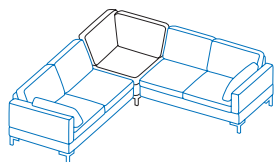

Illustrations with side element **e**, the widths stated apply to **c** **d** **d+** **e** and **e+**, if **g**: **+15cm** per side element, if **h**: **-5cm** per side element

W1 + E + W2

Add-on sofa-2 left + corner element
+ add-on sofa-2 right