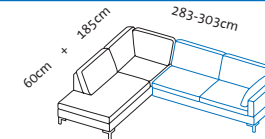

	8.097
	8.231
	8.473
	8.743
	9.927
	11.809
	12.682
	12.970
	14.794

	8.355
	8.503
	8.771
	9.071
	10.323
	12.244
	13.131
	13.431
	15.327

per fabric/leather footrest

+ 920

+ 920

+ 920

Illustrations with side element (e), the widths stated apply to (c) (d) (d+) (e) and (e+), if (g): +15cm per side element, if (h): -5cm per side element.
Please always state choice of armrest pads, either small or large. If a seamless bench seat is required, please state when ordering.

Seat height 40, 42, 44, 46cm
Total height 80, 82, 84, 86cm

Order No.

Loose cushions

Seat depth 55cm

Seat depth 63cm

45554 45517

46354 46317

45516 45555