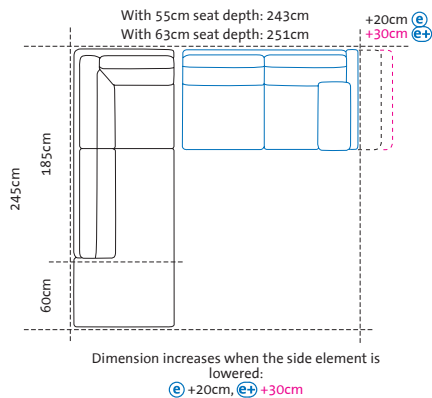

A1 + X2

Long chair left
+ add-on sofa-2.5 right

X1 + A2

Add-on sofa-2.5 left
+ long chair right

Dimension increases when the side element is lowered:
(e) +20cm, **(e+)** +30cm
The dimension increase of +30cm is due to lowering the backrest

Dimension increases when the side element is lowered:
(e) +20cm, **(e+)** +30cm

Illustrations with side element **(E)**, the widths stated apply to **(C)** **(d)** **(d+)** **(e)** and **(e+)**, if **(g)**: **+15cm** per side element, if **(h)**: **-5cm** per side element

B1 + Y2

Add-on corner sofa-2.5 left
+ add-on sofa-3 right

Y1 + B2

Add-on sofa-3 left
+ add-on corner sofa-2.5 right

D1 + W2

Open-end left
+ add-on sofa-2 right

W1 + D2

Add-on sofa-2 left
+ open-end right

Bestseller alba system/m with integrated headrest mounts

Seat height 40, 42, 44, 46cm
Total height 80, 82, 84, 86cm

Order No.

Loose cushions

Seat depth 55cm
Seat depth 63cm

45542 45517
46342 46317

45516 45543
46316 46343