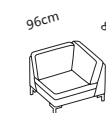

Z1 + E + Z2

Add-on sofa-4 left + corner element
+ add-on sofa-4 right

Dimension increases when the side element is lowered:
e +20cm, **e+** +30cm

Please note:

If add-on sofas on the left or the right **with differing seat depths** are chosen for the above corner solutions, the respective **corner element E 63/55** or **E 55/63** must be ordered.

The bestseller price then also applies to this.

Seat height 40, 42, 44, 46cm
Total height 80, 82, 84, 86cm

Order No.

Loose cushions
Seat depth 55cm
Seat depth 63cm

45541

46341

E 63/55
Corner element
Seat depth on the left
63cm,
seat depth on the right
55cm