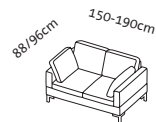

per fabric/leather footrest

+ 920

+ 920

+ 920

+ 920

Illustrations with side element (e), the widths stated apply to (c) (d) (d+) (e) and (e+), if (g): +15cm per side element, if (h): -5cm per side element.
Please always state choice of armrest pads, either small or large. If a seamless bench seat is required, please state when ordering.

Seat height 40, 42, 44, 46cm
Total height 80, 82, 84, 86cm

Order No.

Loose cushions
Seat depth 55cm
Seat depth 63cm

45502

45504

45505

45508

45510