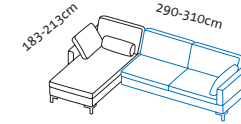

D1 + X2

Open-end left
+ add-on sofa-2.5 right

X1 + D2

Add-on sofa-2.5 left
+ open-end right

D1 + Y2

Open-end left
+ add-on sofa-3 right

Y1 + D2

Add-on sofa-3 left
+ open-end right

Bestseller alba system/m with integrated headrest mounts

Seat height 40, 42, 44, 46cm
Total height 80, 82, 84, 86cm

Order No.

Loose cushions

Seat depth 55cm
Seat depth 63cm

45542 45517
46342 46317

45516 45543
46316 46343