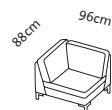

Additional elements

Seat height **40, 42, 44, 46**cm
Total height 80, 82, 84, 86cm

If a seamless **bench seat** is required, please state when ordering.

Order No.

Loose cushions

Seat depth **55**cm
Seat depth **63**cm