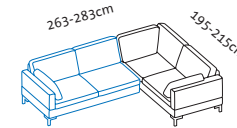

24	8.094
28	8.210
36	8.416
44	8.688
542 Unit	9.930
562 Choice	11.810
566 Jumbo/Lama/Taron	12.683
570 Pearl	12.968
618	14.794

	8.354
	8.494
	8.745
	9.043
	10.324
	12.246
	13.133
	13.434
	15.325

	8.612
	8.766
	9.043
	9.371
	10.720
	12.681
	13.582
	13.895
	15.858

per fabric/leather footrest

+ 920

+ 920

+ 920

Bestseller alba system/m with integrated headrest mounts

Seat height 40, 42, 44, 46cm
Total height 80, 82, 84, 86cm

Order No.

Loose cushions