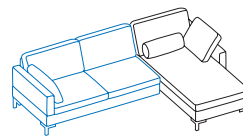

Ramp 19cm + leg/sled base 14cm = seat height 44 cm

Seat height 46 cm
Total height 86cm

Ramp 19cm + leg/sled base 16cm = seat height 46 cm

Illustrations with side element **(e)**, the widths stated apply to **(c)** **(d)** **(d+)** **(e)** and **(e+)**, if **(g)**: +15cm per side element, if **(h)**: -5cm per side element

A1 + W2

Long chair left
+ add-on sofa-2 right

W1 + A2

Add-on sofa-2 left
+ long chair right

Dimension increases when the side element is lowered:
(e) +20cm, **(e+)** +30cm
The dimension increase of +30cm is due to lowering the backrest

A1 + X2

Long chair left
+ add-on sofa-2.5 right

X1 + A2

Add-on sofa-2.5 left
+ long chair right

Dimension increases when the side element is lowered:
(e) +20cm, **(e+)** +30cm
The dimension increase of +30cm is due to lowering the backrest