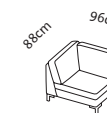

Z1 + E + Z2

Add-on sofa-4 left + corner element
+ add-on sofa-4 right

Dimension increases when the side element is lowered:
e +20cm, **e+** +30cm

Please note:

If add-on sofas on the left or the right **with differing seat depths** are chosen for the above corner solutions, the respective **corner element E 63/55** or **E 55/63** must be ordered.

The bestseller price then also applies to this.

Seat height 40, 42, 44, 46cm
Total height 80, 82, 84, 86cm

Order No.

Loose cushions
Seat depth 55cm
Seat depth 63cm

45541

46341

E 63/55
Corner element
Seat depth on the left
63cm,
seat depth on the right
55cm