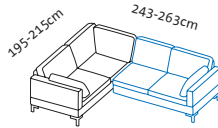

24	8.094
28	8.210
36	8.416
44	8.688
542 Unit	9.930
562 Choice	11.810
566 Jumbo/Lama/Taron	12.683
570 Pearl	12.968
618	14.794

	8.354
	8.494
	8.745
	9.043
	10.324
	12.246
	13.133
	13.434
	15.325

	8.612
	8.766
	9.043
	9.371
	10.720
	12.681
	13.582
	13.895
	15.858

per fabric/leather footrest

+ 920

+ 920

+ 920

Bestseller alba system/m with integrated headrest mounts

Seat height 40, 42, 44, 46cm
Total height 80, 82, 84, 86cm

Order No.

Loose cushions