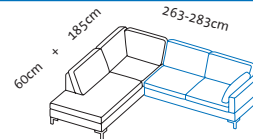

	8.097
	8.231
	8.473
	8.743
	9.927
	11.809
	12.682
	12.970
	14.794

	8.355
	8.503
	8.771
	9.071
	10.323
	12.244
	13.131
	13.431
	15.327

per fabric/leather footrest

+ 920

+ 920

+ 920

Illustrations with side element (e), the widths stated apply to (c) (d) (d+) (e) and (e+), if (g): +15cm per side element, if (h): -5cm per side element.
Please always state choice of armrest pads, either small or large. If a seamless bench seat is required, please state when ordering.

Seat height 40, 42, 44, 46cm
Total height 80, 82, 84, 86cm

Order No.

Loose cushions

Seat depth 55cm

Seat depth 63cm

45554 45517

46354 46317

45516 45555