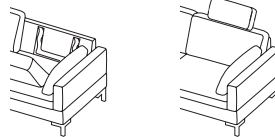

Left: Light colours, well-balanced proportions and a firmer level of seating comfort make this corner solution look clear and calm. The lowered armrest on the right opens up the seat towards the room and also turns the add-on sofa into a daybed.

Armrest pads **large** or **small** version

Each side element (except on the armchairs) always comes with an armrest pad. These are available in a **large** and a **small** version. Both armrest pad versions and the optional armrest bolster can be used as headrest cushions for the integrated headrests.