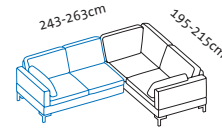

24	8.094
28	8.210
36	8.416
44	8.688
542 Unit	9.930
562 Choice	11.810
566 Jumbo/Lama/Taron	12.683
570 Pearl	12.968
618	14.794

	8.354
	8.494
	8.745
	9.043
	10.324
	12.246
	13.133
	13.434
	15.325

	8.612
	8.766
	9.043
	9.371
	10.720
	12.681
	13.582
	13.895
	15.858

per fabric/leather footrest

+ 920

+ 920

+ 920

Bestseller alba system/m with integrated headrest mounts

Seat height 40, 42, 44, 46cm
Total height 80, 82, 84, 86cm

Order No.

Loose cushions