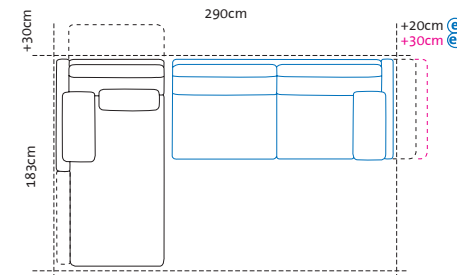

Ramp 19cm + leg/sled base 14cm = seat height 44 cm

Seat height 46 cm
Total height 86cm

Ramp 19cm + leg/sled base 16cm = seat height 46 cm

Illustrations with side element **(e)**, the widths stated apply to **(c)** **(d)** **(d+)** **(e)** and **(e+)**, if **(g)**: +15cm per side element, if **(h)**: -5cm per side element

A1 + W2

Long chair left
+ add-on sofa-2 right

W1 + A2

Add-on sofa-2 left
+ long chair right

Dimension increases when the side element is lowered:
(e) +20cm, **(e+)** +30cm
The dimension increase of +30cm is due to lowering the backrest

A1 + X2

Long chair left
+ add-on sofa-2.5 right

X1 + A2

Add-on sofa-2.5 left
+ long chair right

Dimension increases when the side element is lowered:
(e) +20cm, **(e+)** +30cm
The dimension increase of +30cm is due to lowering the backrest

A1 + Y2

Long chair left
+ add-on sofa-3 right

Y1 + A2

Add-on sofa-3 left
+ long chair right

Dimension increases when the side element is lowered:
(e) +20cm, **(e+)** +30cm
The dimension increase of +30cm is due to lowering the backrest