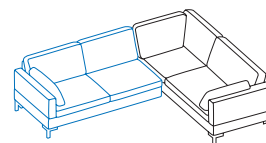

A1 + Y2

Long chair left
+ add-on sofa-3 right

Y1 + A2

Add-on sofa-3 left
+ long chair right

Dimension increases when the side element is lowered:
(e) +20cm, **(e+)** +30cm
The dimension increase of +30cm is due to lowering the backrest

C1 + W2

Add-on corner sofa-3 left
+ add-on sofa-2 right

W1 + C2

Add-on sofa-2 left
+ add-on corner sofa-3 right

Dimension increases when the side element is lowered:
(e) +20cm, **(e+)** +30cm

C1 + X2

Add-on corner sofa-3 left
+ add-on sofa-2.5 right

X1 + C2

Add-on sofa-2.5 left
+ add-on corner sofa-3 right

Dimension increases when the side element is lowered:
(e) +20cm, **(e+)** +30cm

C1 + Y2

Add-on corner sofa-3 left
+ add-on sofa-3 right

Y1 + C2

Add-on sofa-3 left
+ add-on corner sofa-3 right