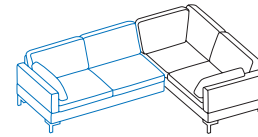

X1 + C2

Add-on sofa-2.5 left
+ add-on corner sofa-3 right

Dimension increases when the side element is lowered:
(e) +20cm, **(e+)** +30cm

C1 + Y2

Add-on corner sofa-3 left
+ add-on sofa-3 right

Y1 + C2

Add-on sofa-3 left
+ add-on corner sofa-3 right

Dimension increases when the side element is lowered:
(e) +20cm, **(e+)** +30cm

Illustrations with side element **(E)**, the widths stated apply to **(C)** **(d)** **(d+)** **(e)** and **(e+)**, if **(g)**: **+15cm** per side element, if **(h)**: **-5cm** per side element

B1 + W2

Add-on corner sofa-2.5 left
+ add-on sofa-2 right

W1 + B2

Add-on sofa-2 left
+ add-on corner sofa-2.5 right

B1 + X2

Add-on corner sofa-2.5 left
+ add-on sofa-2.5 right

X1 + B2

Add-on sofa-2.5 left
+ add-on corner sofa-2.5 right