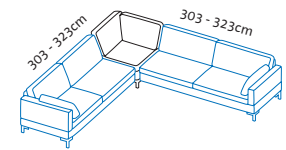

Bestseller alba system/m with integrated headrest mounts

Seat height 40, 42, 44, 46cm
Total height 80, 82, 84, 86cm