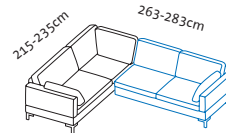

	8.021
	8.179
	8.471
	8.765
	9.861
	11.681
	12.437
	12.722
	14.565

per fabric/leather footrest

+ 920

+ 920

+ 920

Illustrations with side element **(e)**, the widths stated apply to **(c)** **(d)** **(d+)** **(e)** and **(e+)**, if **(S)**: +15cm per side element, if **(h)**: -5cm per side element.
Please always state choice of armrest pads, either small or large. If a seamless bench seat is required, please state when ordering.

Seat height 40, 42, 44, 46cm
Total height 80, 82, 84, 86cm

Order No.

Loose cushions

Seat depth 55cm
Seat depth 63cm

45530 45517
46330 46317

45516 45531
46316 46331

45530 45519
46330 46319

45518 45531
46318 46331