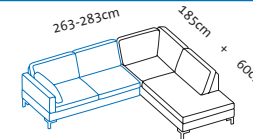

	8.097
	8.231
	8.473
	8.743
	9.927
	11.809
	12.682
	12.970
	14.794

	8.355
	8.503
	8.771
	9.071
	10.323
	12.244
	13.131
	13.431
	15.327

per fabric/leather footrest

+ 920

+ 920

+ 920

Illustrations with side element (e), the widths stated apply to (c) (d) (d+) (e) and (e+), if (g): +15cm per side element, if (h): -5cm per side element.
Please always state choice of armrest pads, either small or large. If a seamless bench seat is required, please state when ordering.

Seat height 40, 42, 44, 46cm
Total height 80, 82, 84, 86cm

Order No.

Loose cushions

Seat depth 55cm

Seat depth 63cm

45554 45517

46354 46317

45516 45555