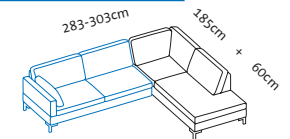

	8.097
	8.231
	8.473
	8.743
	9.927
	11.809
	12.682
	12.970
	14.794

	8.355
	8.503
	8.771
	9.071
	10.323
	12.244
	13.131
	13.431
	15.327

per fabric/leather footrest

+ 920

+ 920

+ 920

Illustrations with side element (e), the widths stated apply to (c) (d) (d+) (e) and (e+), if (g): +15cm per side element, if (h): -5cm per side element.
Please always state choice of armrest pads, either small or large. If a seamless bench seat is required, please state when ordering.

Seat height 40, 42, 44, 46cm
Total height 80, 82, 84, 86cm

Order No.

Loose cushions

Seat depth 55cm

Seat depth 63cm

45554 45517

46354 46317

45516 45555