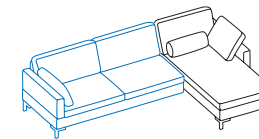

A1 + X2

Long chair left
+ add-on sofa-2.5 right

X1 + A2

Add-on sofa-2.5 left
+ long chair right

Dimension increases when the side element is lowered:
(e) +20cm, **(e+)** +30cm
The dimension increase of +30cm is due to lowering the backrest

A1 + Y2

Long chair left
+ add-on sofa-3 right

Y1 + A2

Add-on sofa-3 left
+ long chair right

Dimension increases when the side element is lowered:
(e) +20cm, **(e+)** +30cm
The dimension increase of +30cm is due to lowering the backrest