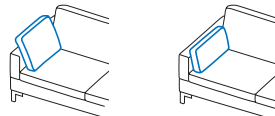

Left: Light colours, well-balanced proportions and a firmer level of seating comfort make this corner solution look clear and calm. The lowered armrest on the right opens up the seat towards the room and also turns the add-on sofa into a daybed.

Ordering information alba system/m

Integrated headrest mounts

An integrated, tiltable headrest mount is concealed behind each **alba system/m** backrest cushion; the armrest pad or also the optional armrest bolster can be inserted here to serve as a headrest. **The headrest mount and footrest finish always matches the foot finish, i.e. polished chrome or black powder-coated.**

Armrest pads **large** or **small** version

Each side element (except on the armchairs) always comes with an armrest pad. These are available in a **large** and a **small** version. Both armrest pad versions and the optional armrest bolster can be used as headrest cushions for the integrated headrests.