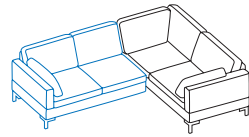

Illustrations with side element **(E)**, the widths stated apply to **(C)** **(d)** **(d+)** **(e)** and **(e+)**, if **(g)**: **+15cm** per side element, if **(h)**: **-5cm** per side element