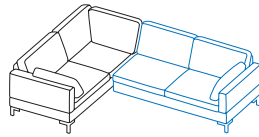

X1 + C2

Add-on sofa-2.5 left
+ add-on corner sofa-3 right

Dimension increases when the side element is lowered:
(e) +20cm, **(e+)** +30cm

C1 + Y2

Add-on corner sofa-3 left
+ add-on sofa-3 right

Y1 + C2

Add-on sofa-3 left
+ add-on corner sofa-3 right

Dimension increases when the side element is lowered:
(e) +20cm, **(e+)** +30cm

Illustrations with side element **(E)**, the widths stated apply to **(C)** **(d)** **(d+)** **(e)** and **(e+)**, if **(g)**: **+15cm** per side element, if **(h)**: **-5cm** per side element

B1 + W2

Add-on corner sofa-2.5 left
+ add-on sofa-2 right

W1 + B2

Add-on sofa-2 left
+ add-on corner sofa-2.5 right

B1 + X2

Add-on corner sofa-2.5 left
+ add-on sofa-2.5 right

X1 + B2

Add-on sofa-2.5 left
+ add-on corner sofa-2.5 right